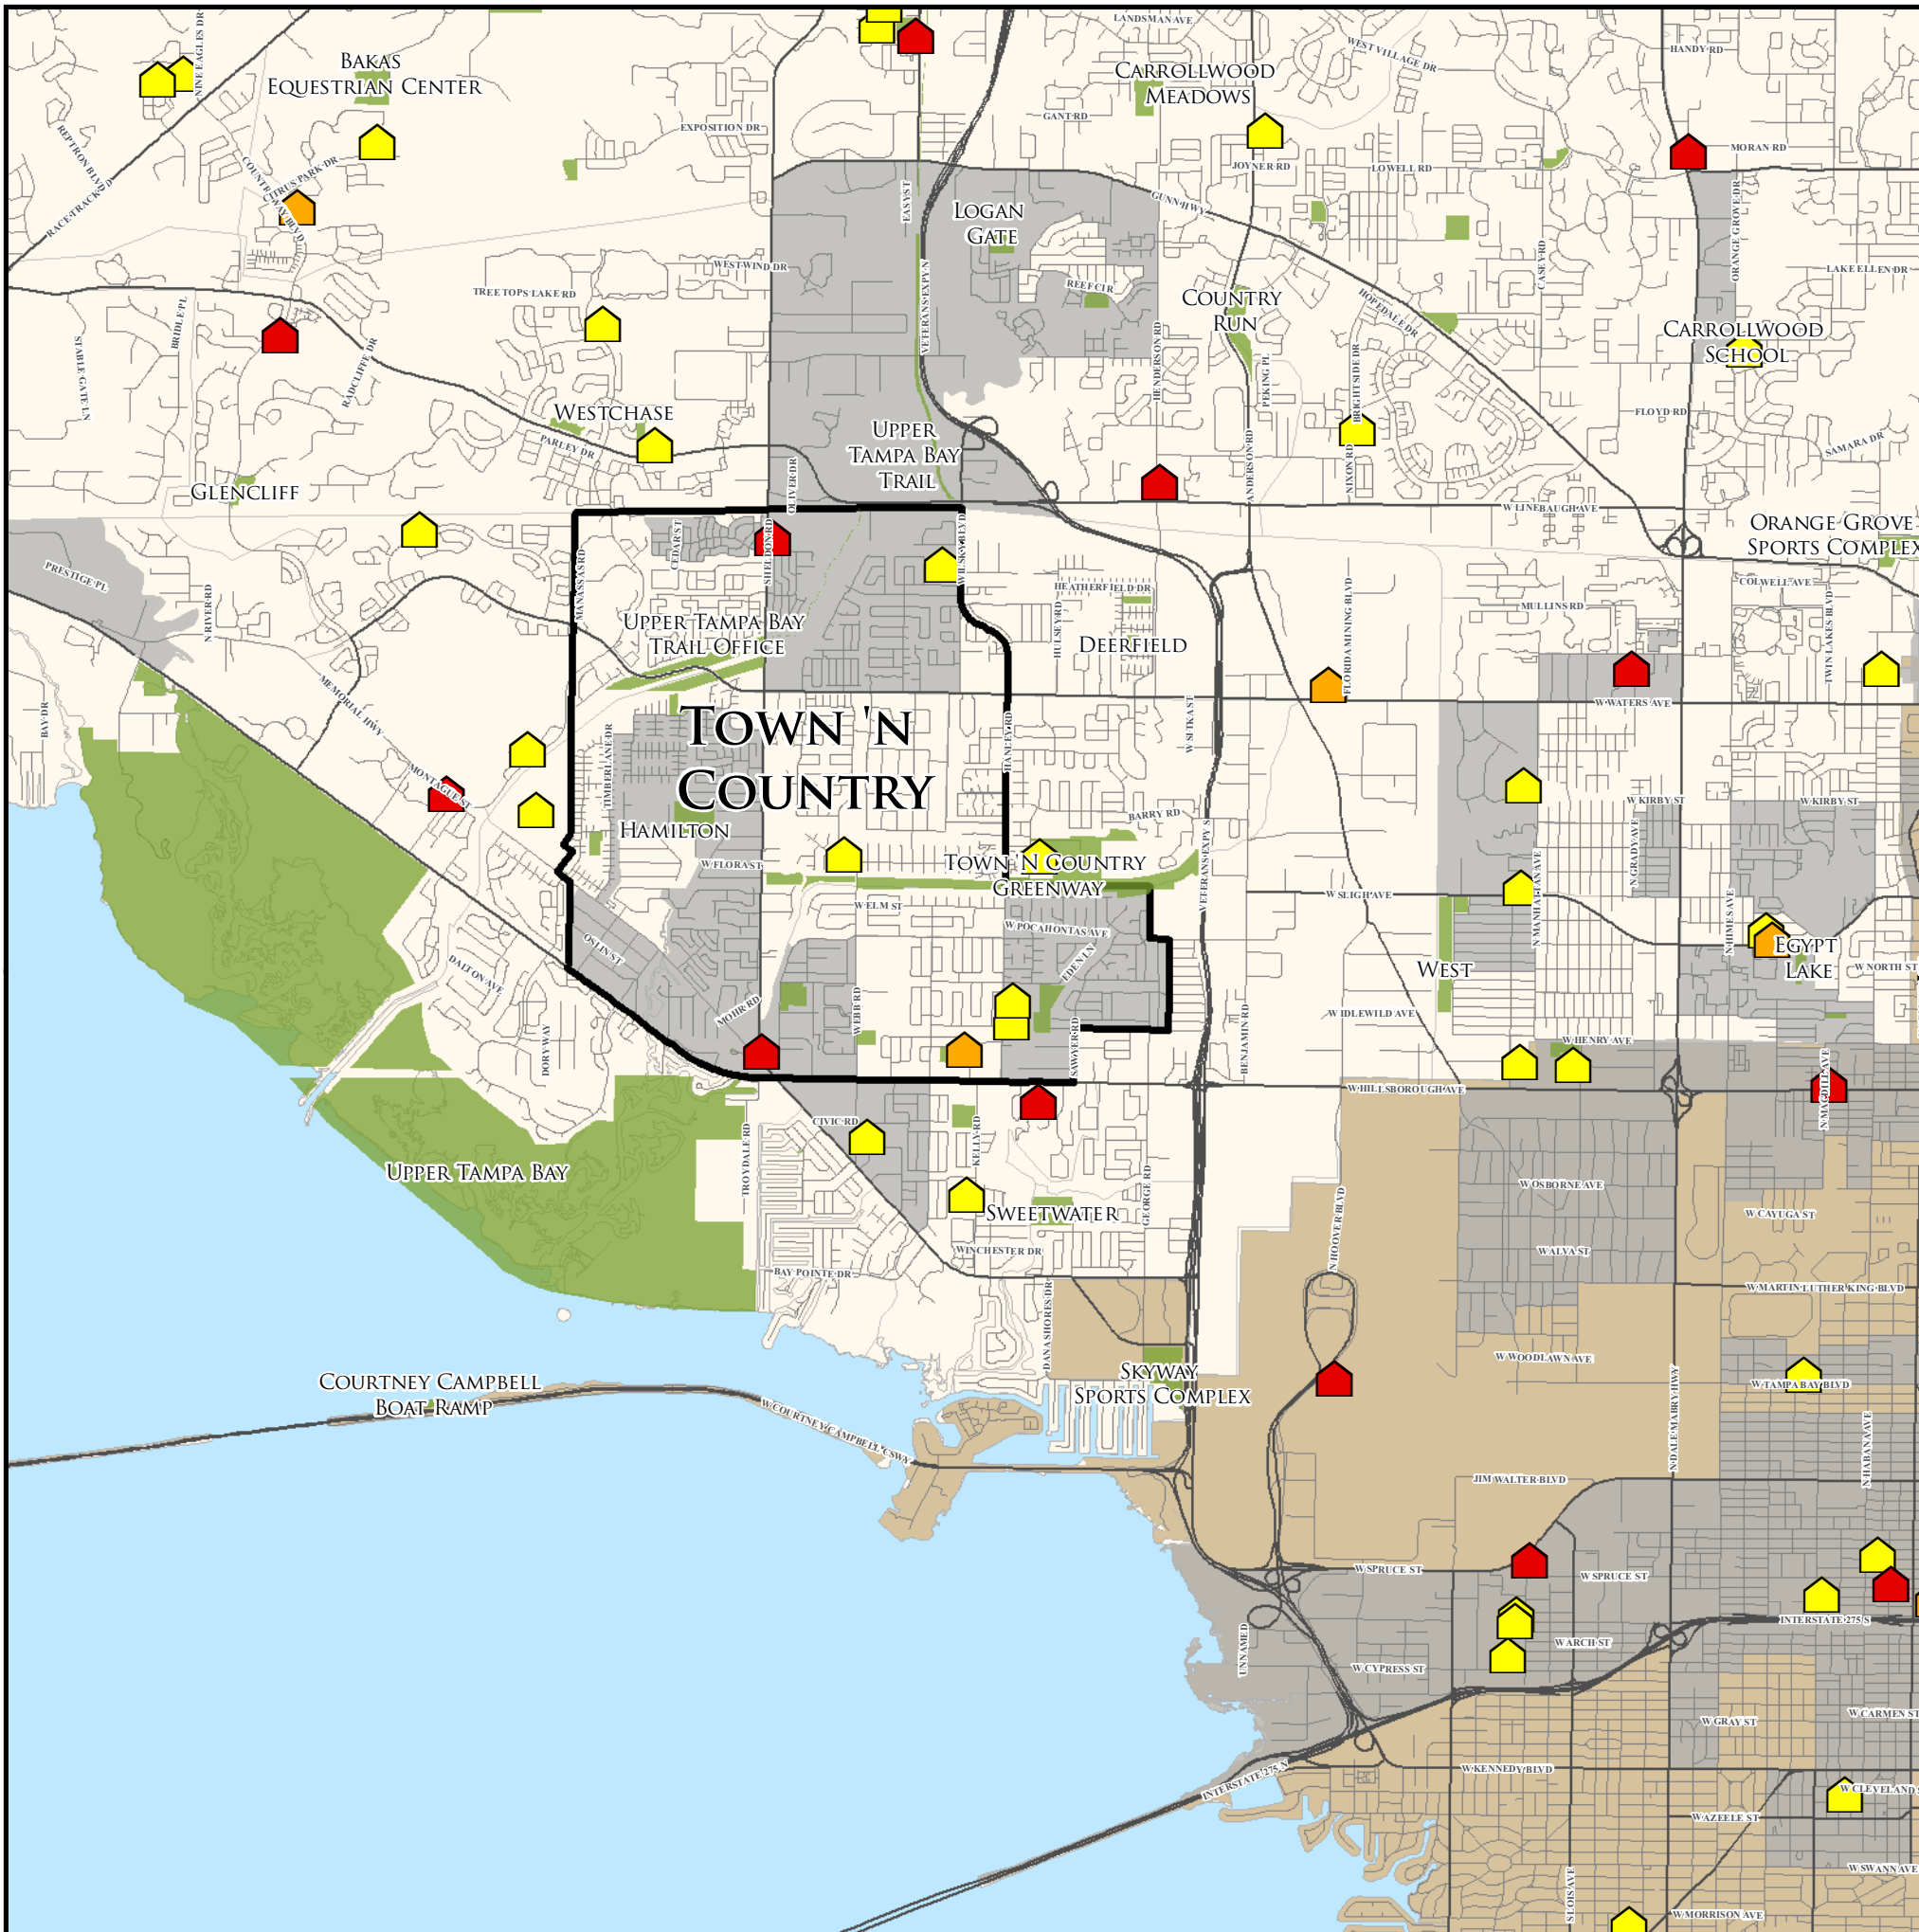

FIVE-YEAR CONSOLIDATED PLAN

TOWN 'N COUNTRY AREA

- CDBG Target Areas
- CDBG Eligible Areas (Block Groups)
- Parks
- Schools
- Libraries
- Fire Stations
- Major Roads
- Hillsborough County
- Tampa
- Temple Terrace
- Plant City

Prepared: February 11, 2011

Sources: Hillsborough County GIS data downloaded 01/27/11: CDBG.shp, schlpnts.shp, firesta.shp, library.shp, parks.shp, majorroads.shp; Hillsborough County City-County Planning Commission GIS data downloaded 01/27/11: jurisdiction.shp; U.S. Census TIGER/Line shapefiles and HUD data, February 2011.