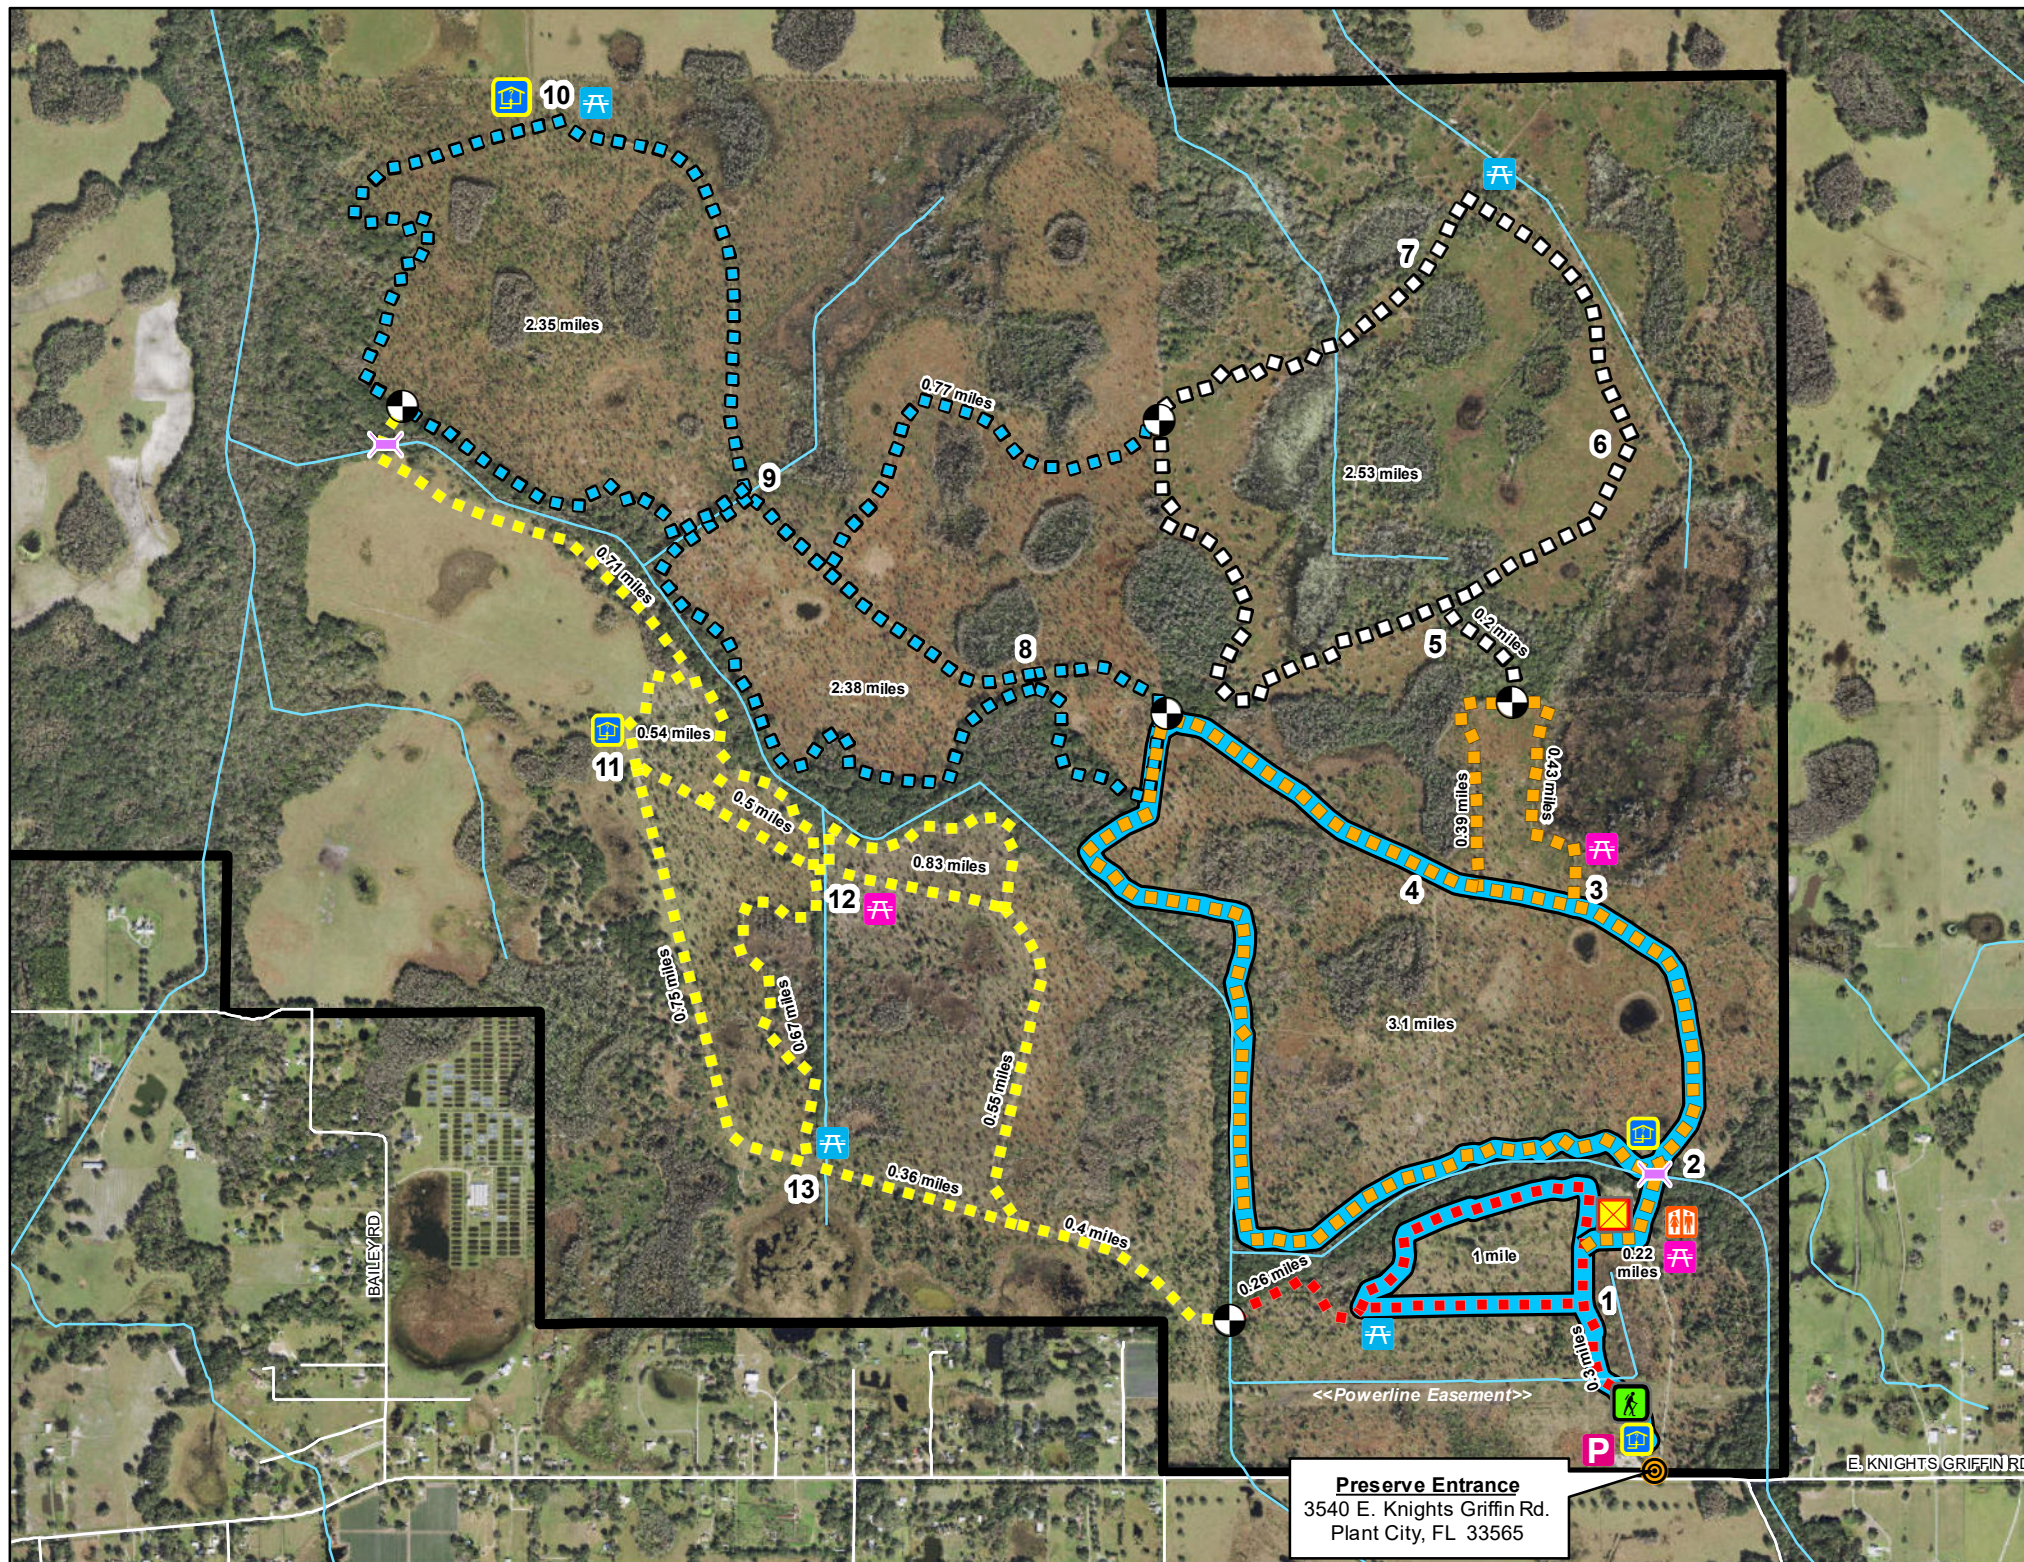

PUBLIC TRAILS

- Hiking and Equestrian Trails**
- Southeast Loop - 1.6 miles
 - Central Loops - 4 miles
 - Northwest Loops - 5.5 miles
 - Southwest Loops - 5.3 miles
- Hiking Only Trails**
- Northeast Loop - 3.4 miles

Hiking Spree Trail

- Longleaf Loop - 5 miles

Navigate map with a mobile map app, such as Avenza

Preserve Entrance
3540 E. Knights Griffin Rd.
Plant City, FL 33565

E. KNIGHTS GRIFFIN RD

BAILEY RD