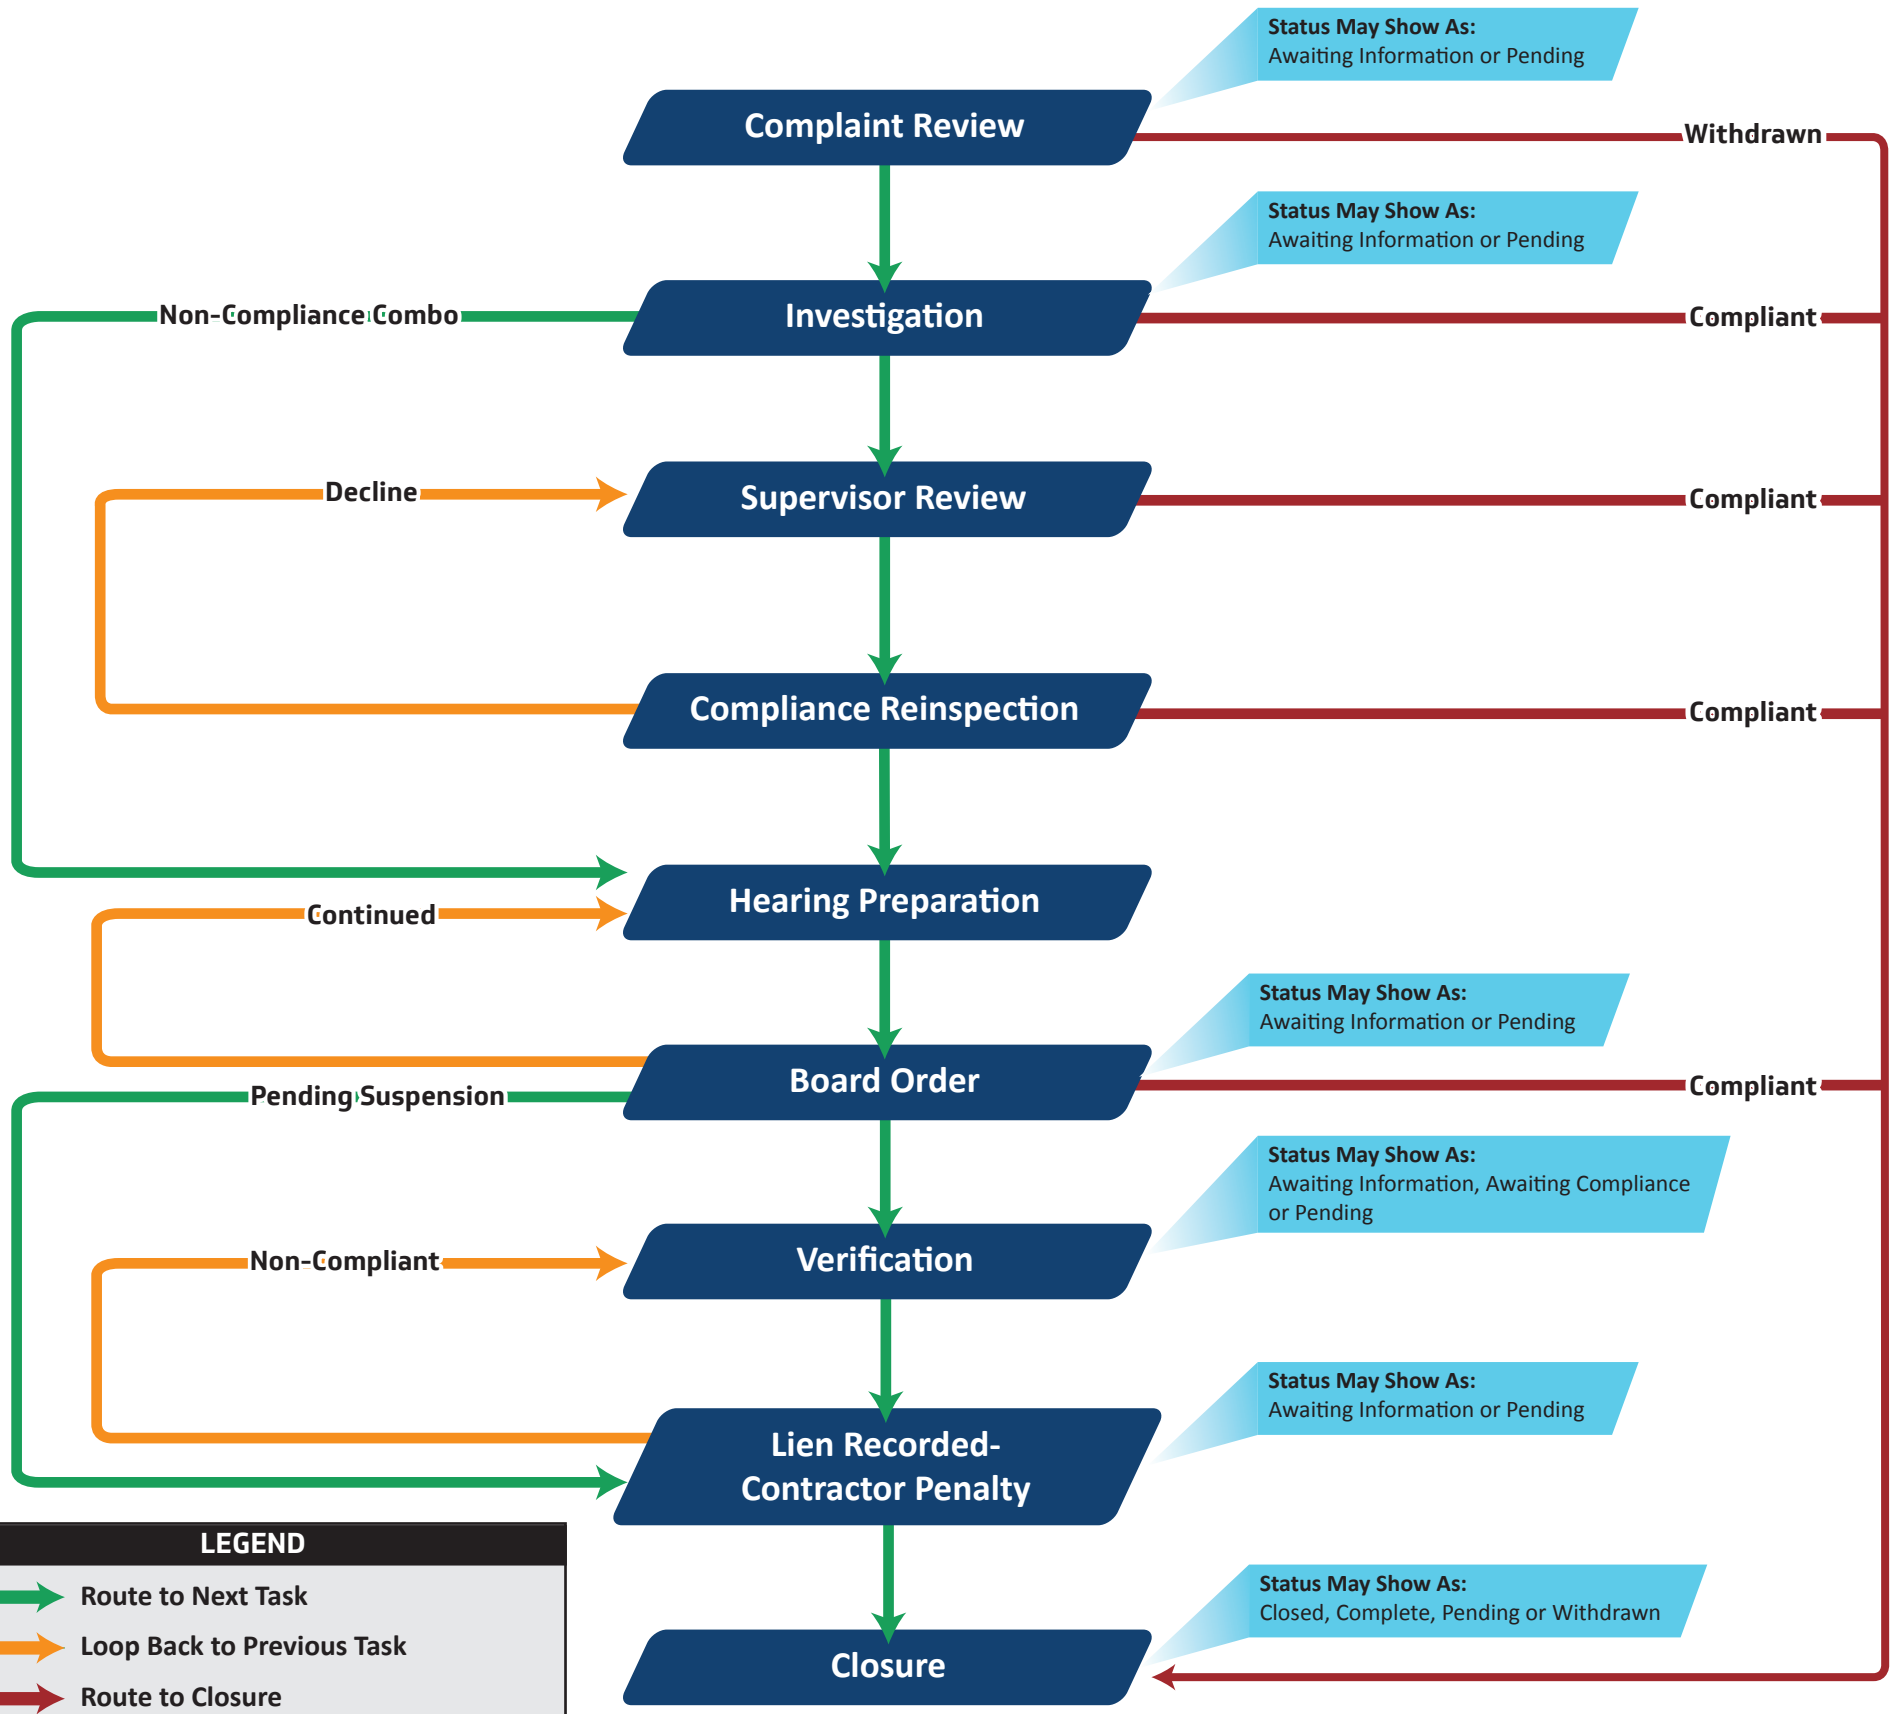

Building Code Compliance Workflow

LEGEND

- Route to Next Task
- Loop Back to Previous Task
- Route to Closure