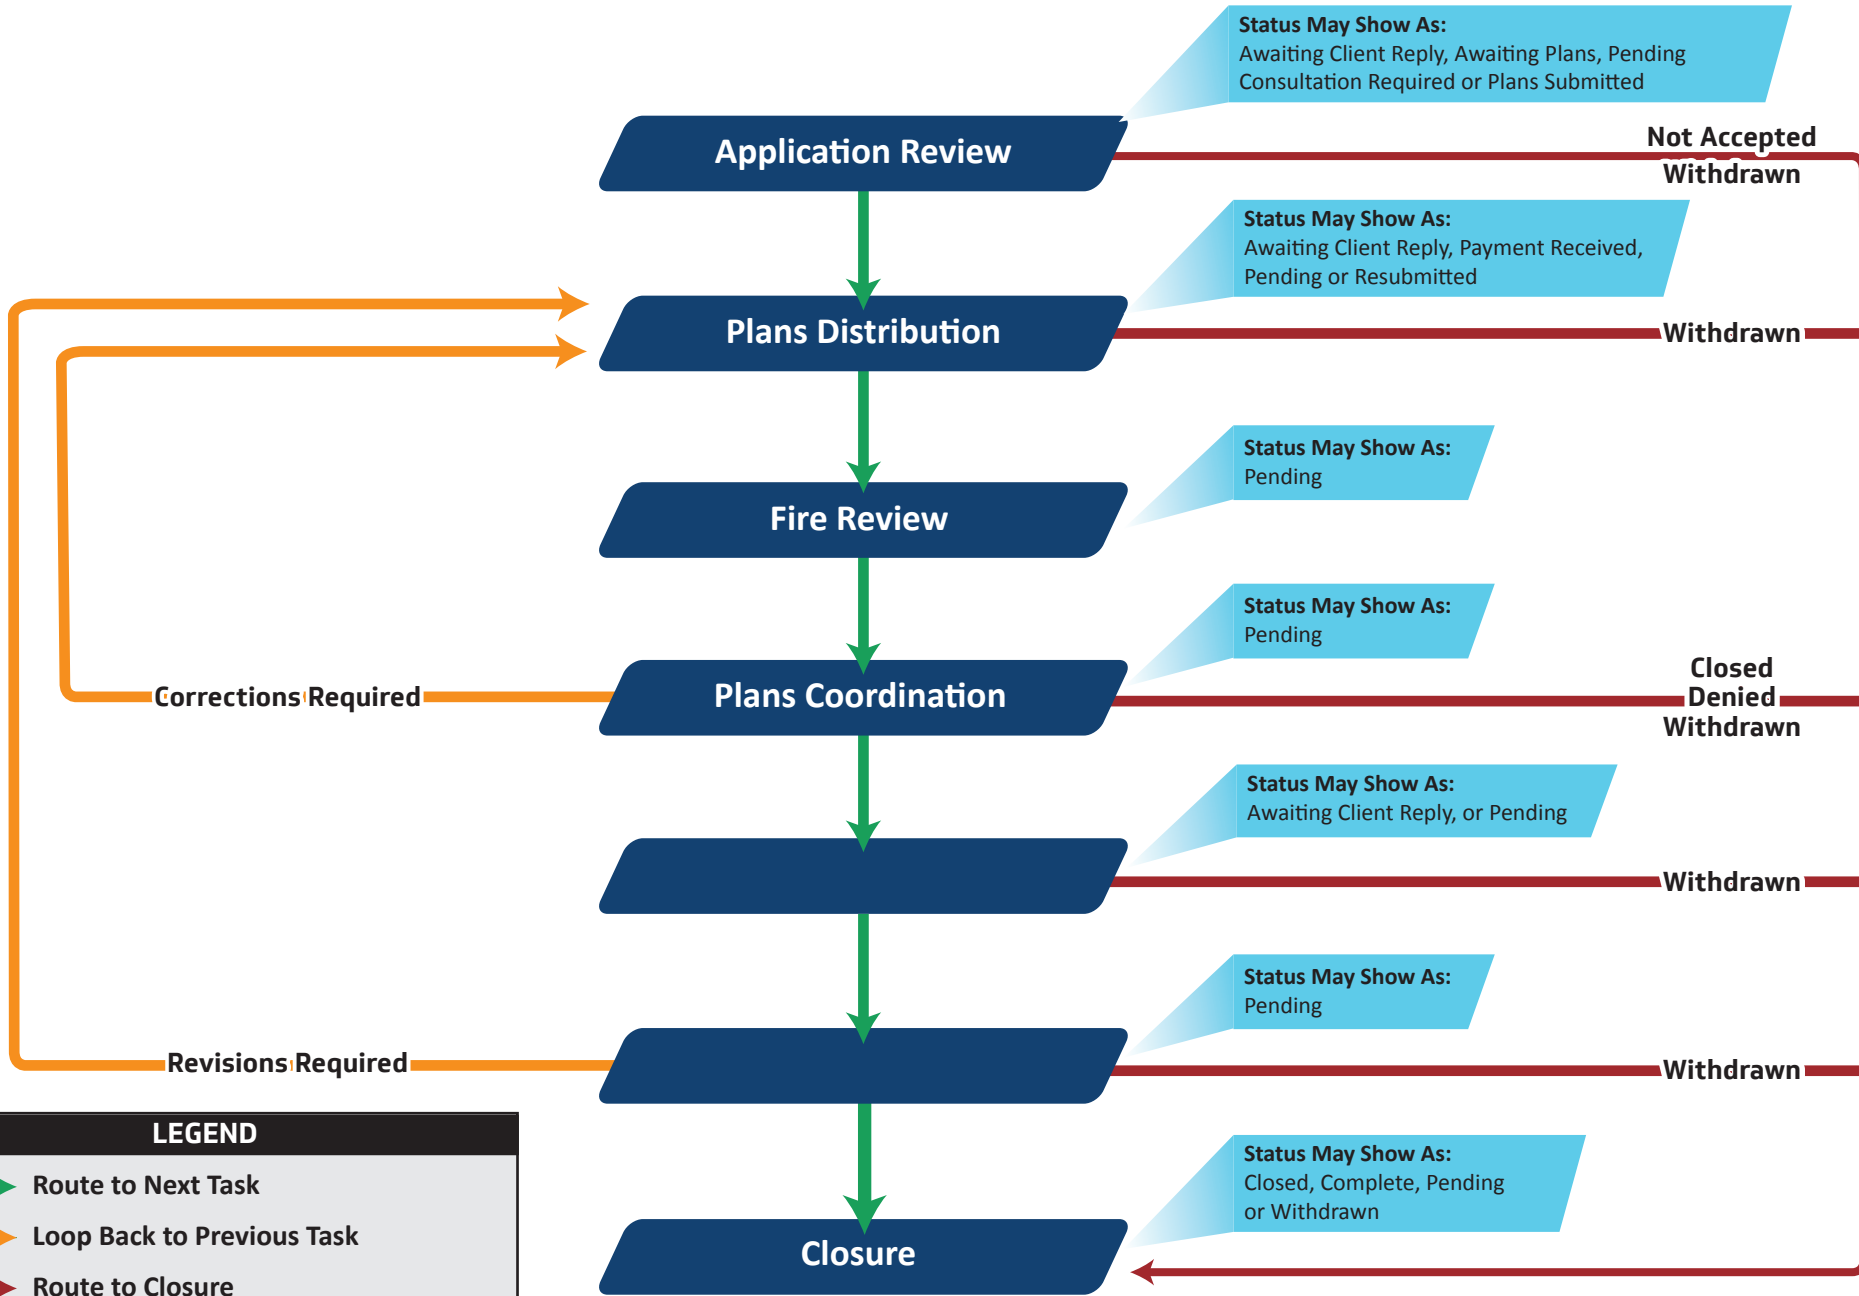

# Online Permitting Process for Fire Alarm Plans

**LEGEND**

-  Route to Next Task
-  Loop Back to Previous Task
-  Route to Closure