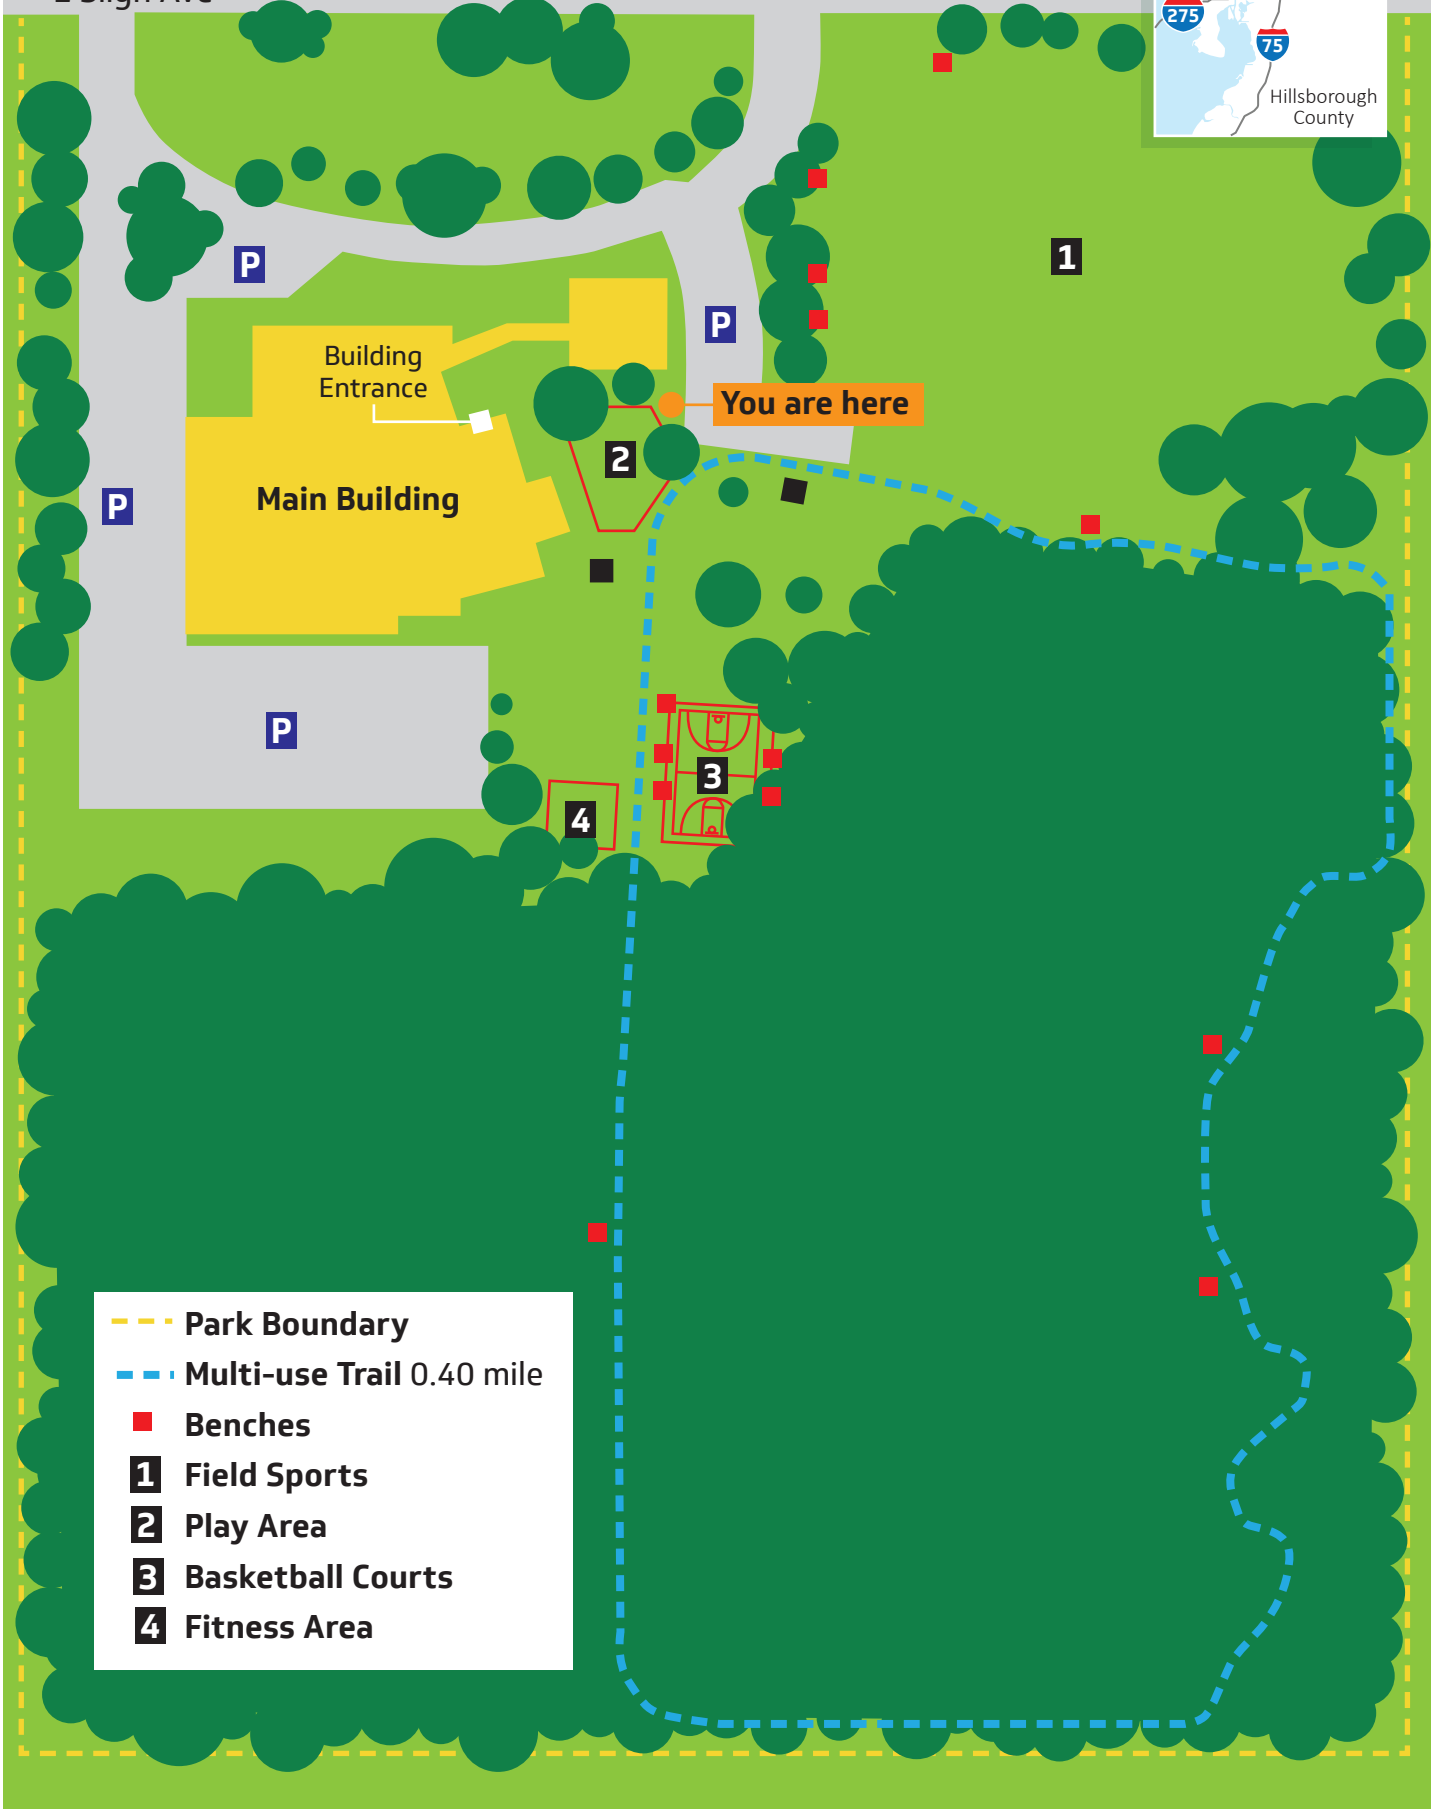

Lesley "Les" Miller Jr. All People's Community Park and Life Center

E Sligh Ave

-  Park Boundary
-  Multi-use Trail 0.40 mile
-  Benches
-  1 Field Sports
-  2 Play Area
-  3 Basketball Courts
-  4 Fitness Area