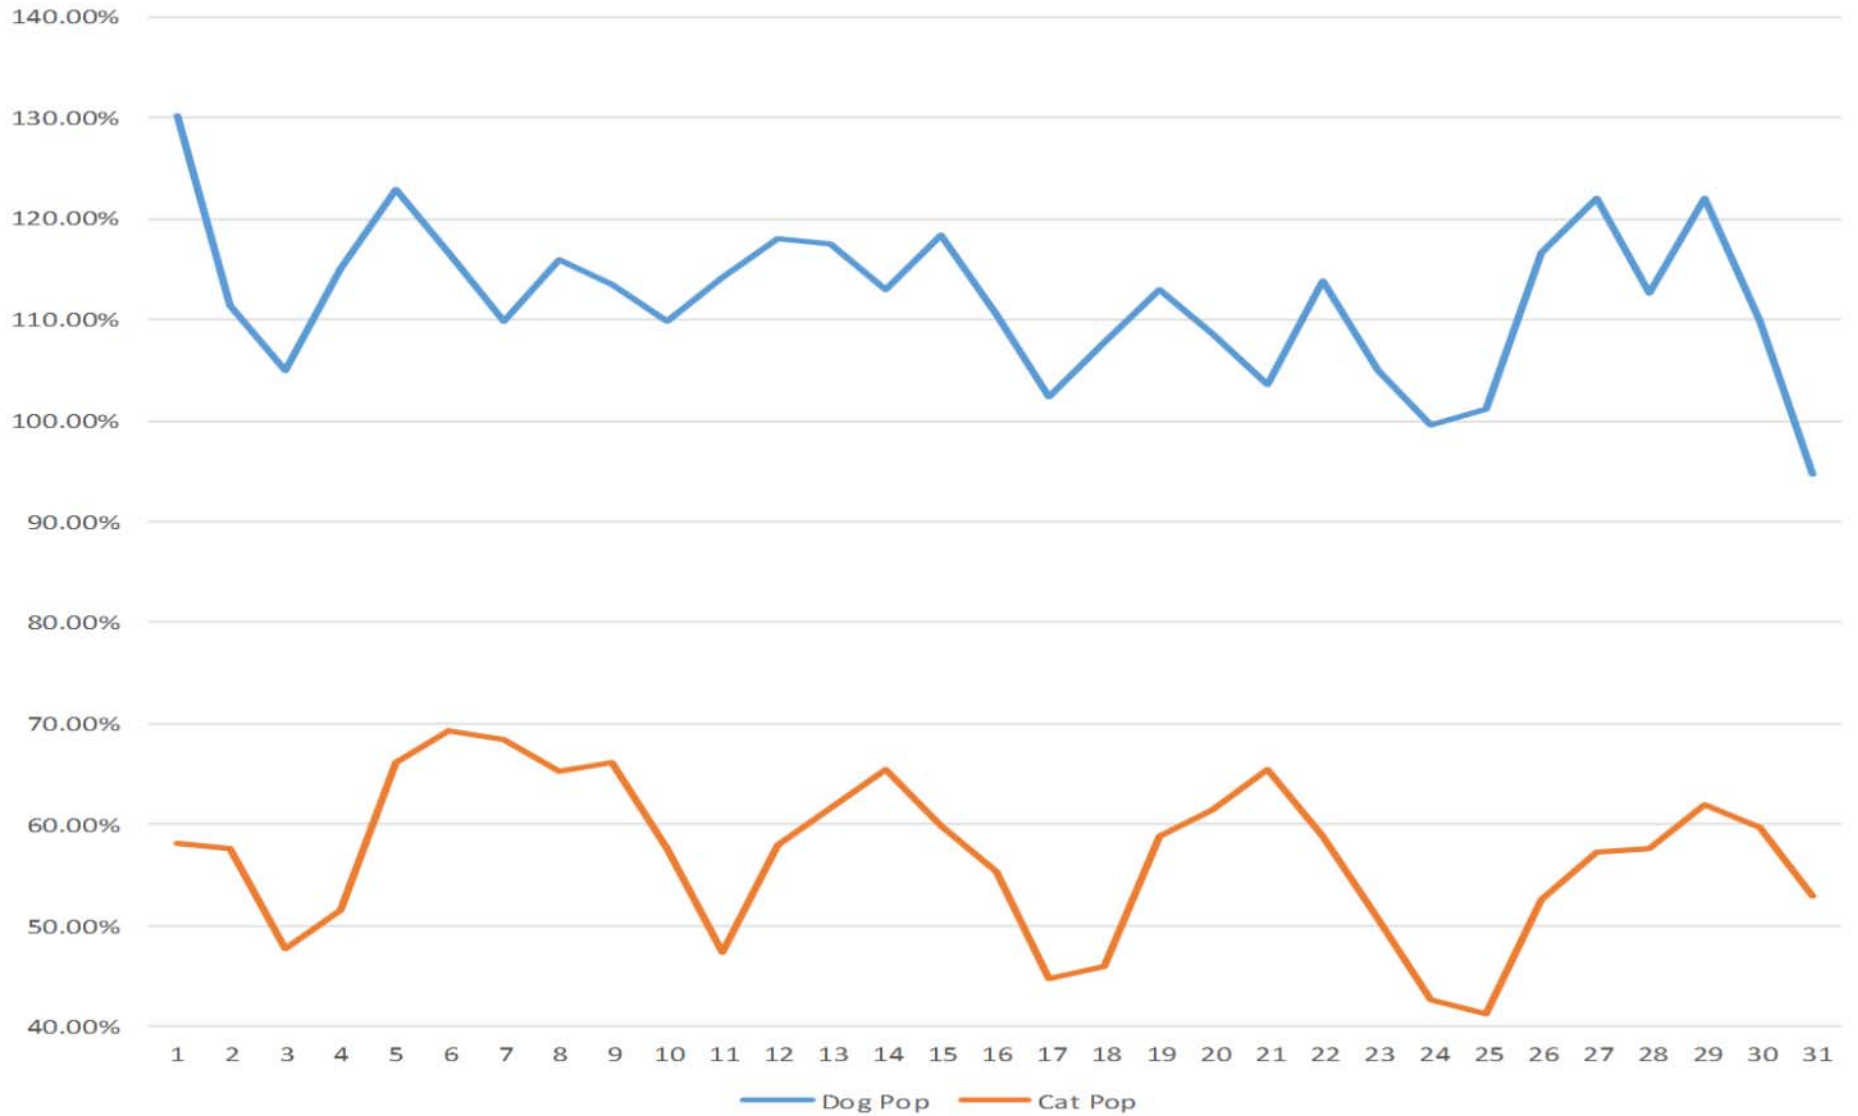

2010 Annual PRC Shelter Population Trends

January 2010 PRC Shelter Population Trends

February 2010 PRC Shelter Population Trends

March 2010 PRC Shelter Population Trend

April 2010 PRC Shelter Population Trend

May 2010 PRC Shelter Population Trend

June 2010 PRC Shelter Population Trends

July 2010 PRC Shelter Population Trends

August 2010 PRC Shelter Population Trends

September 2010 PRC Shelter Population Trends

October 2010 PRC Shelter Population Trends

November 2010 PRC Shelter Population Trends

December 2010 PRC Shelter Population Trends