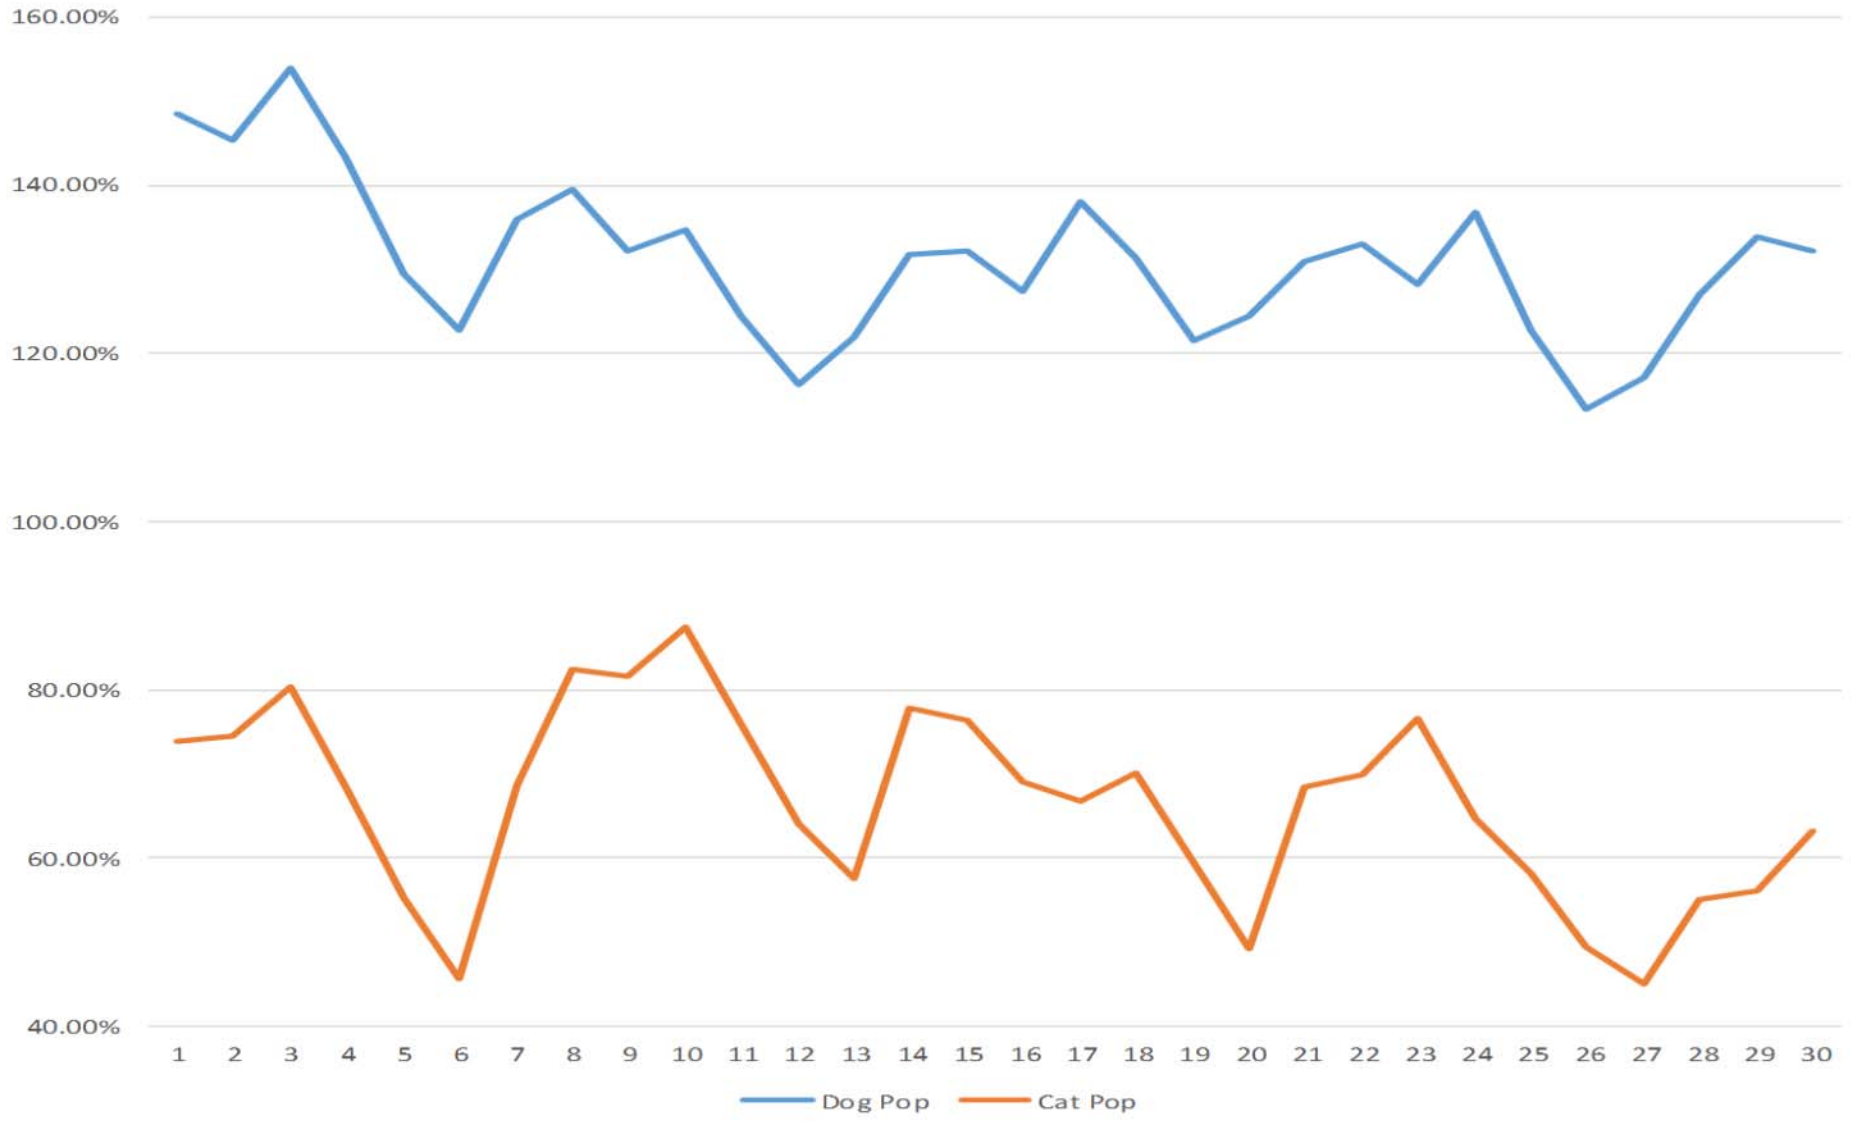

2010 Annual PRC Shelter Population Trends

January 2010 PRC Shelter Population Trends

February 2010 PRC Shelter Population Trends

March 2010 PRC Shelter Population Trend

April 2010 PRC Shelter Population Trend

May 2010 PRC Shelter Population Trend

June 2010 PRC Shelter Population Trends

July 2010 PRC Shelter Population Trends

August 2010 PRC Shelter Population Trends

September 2010 PRC Shelter Population Trends

October 2010 PRC Shelter Population Trends

November 2010 PRC Shelter Population Trends

December 2010 PRC Shelter Population Trends