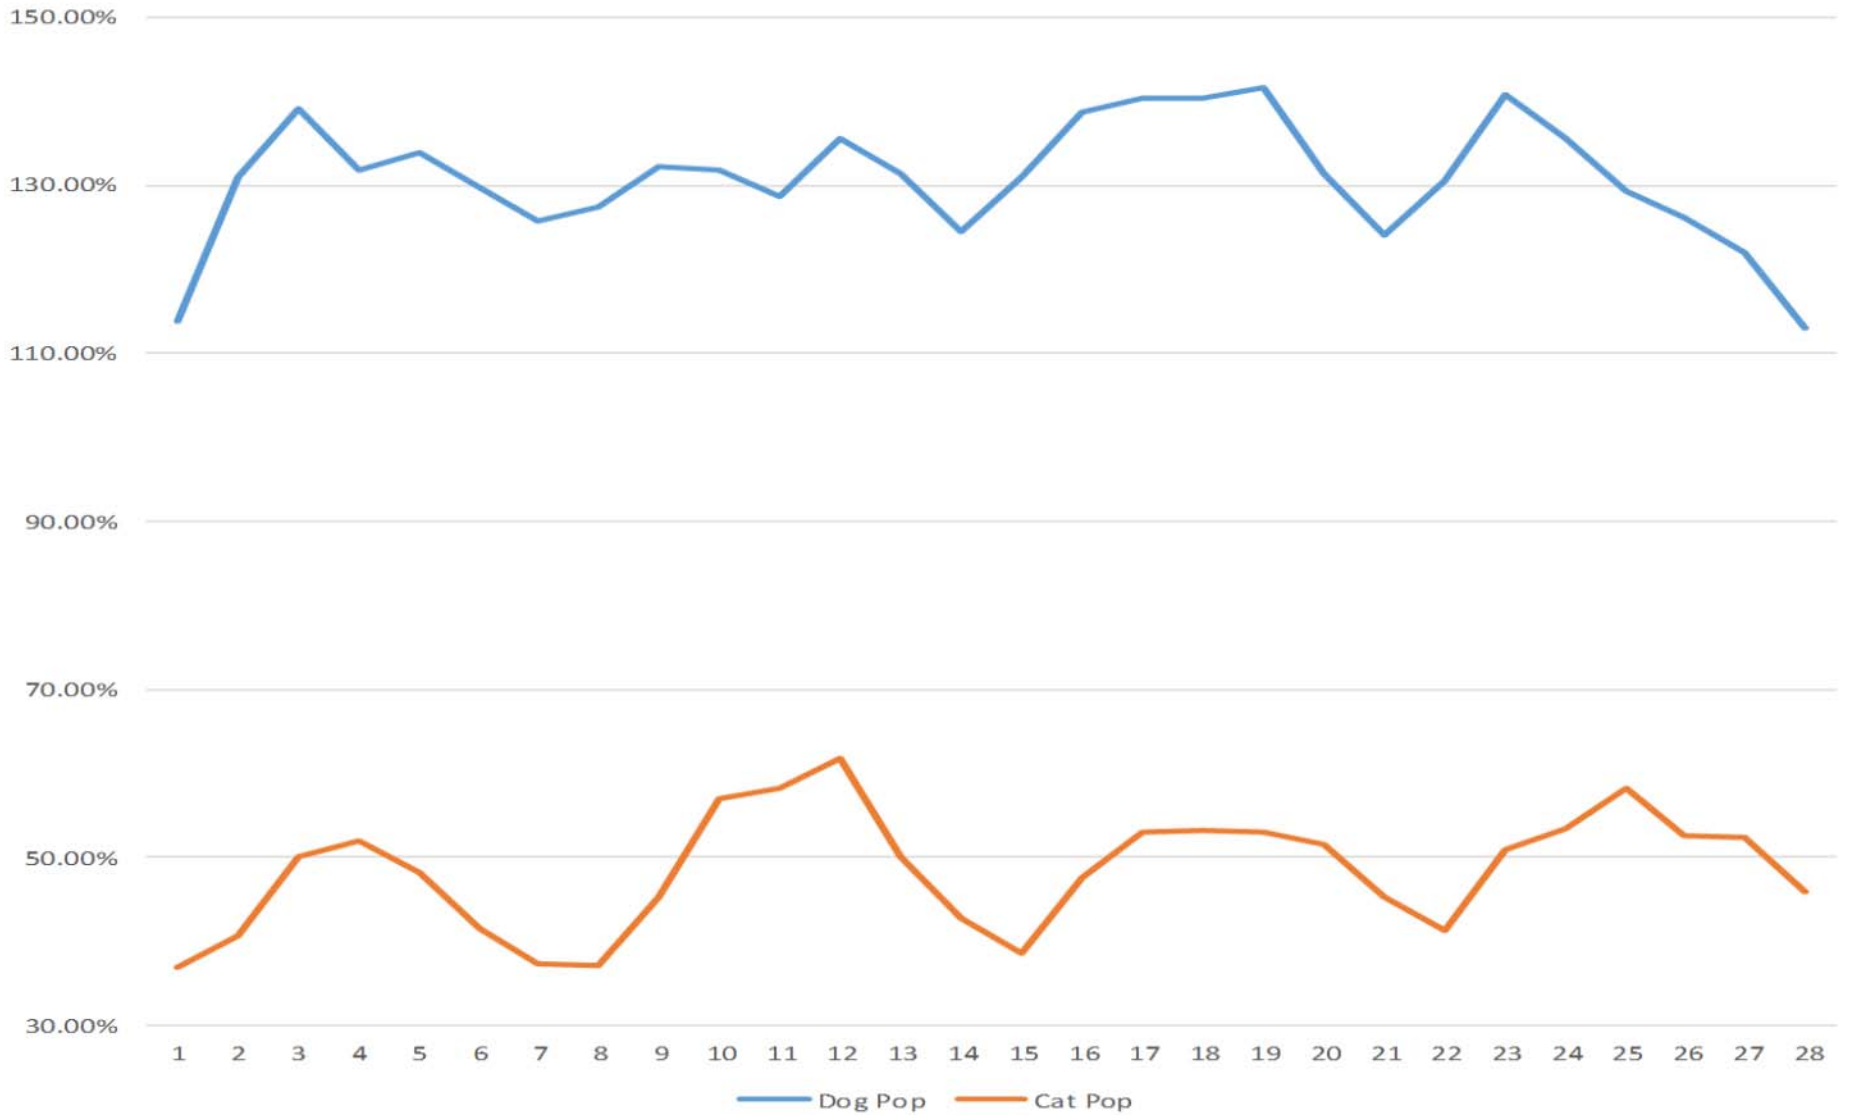

2010 Annual PRC Shelter Population Trends

January 2010 PRC Shelter Population Trends

February 2010 PRC Shelter Population Trends

March 2010 PRC Shelter Population Trend

April 2010 PRC Shelter Population Trend

May 2010 PRC Shelter Population Trend

June 2010 PRC Shelter Population Trends

July 2010 PRC Shelter Population Trends

August 2010 PRC Shelter Population Trends

September 2010 PRC Shelter Population Trends

October 2010 PRC Shelter Population Trends

November 2010 PRC Shelter Population Trends

December 2010 PRC Shelter Population Trends