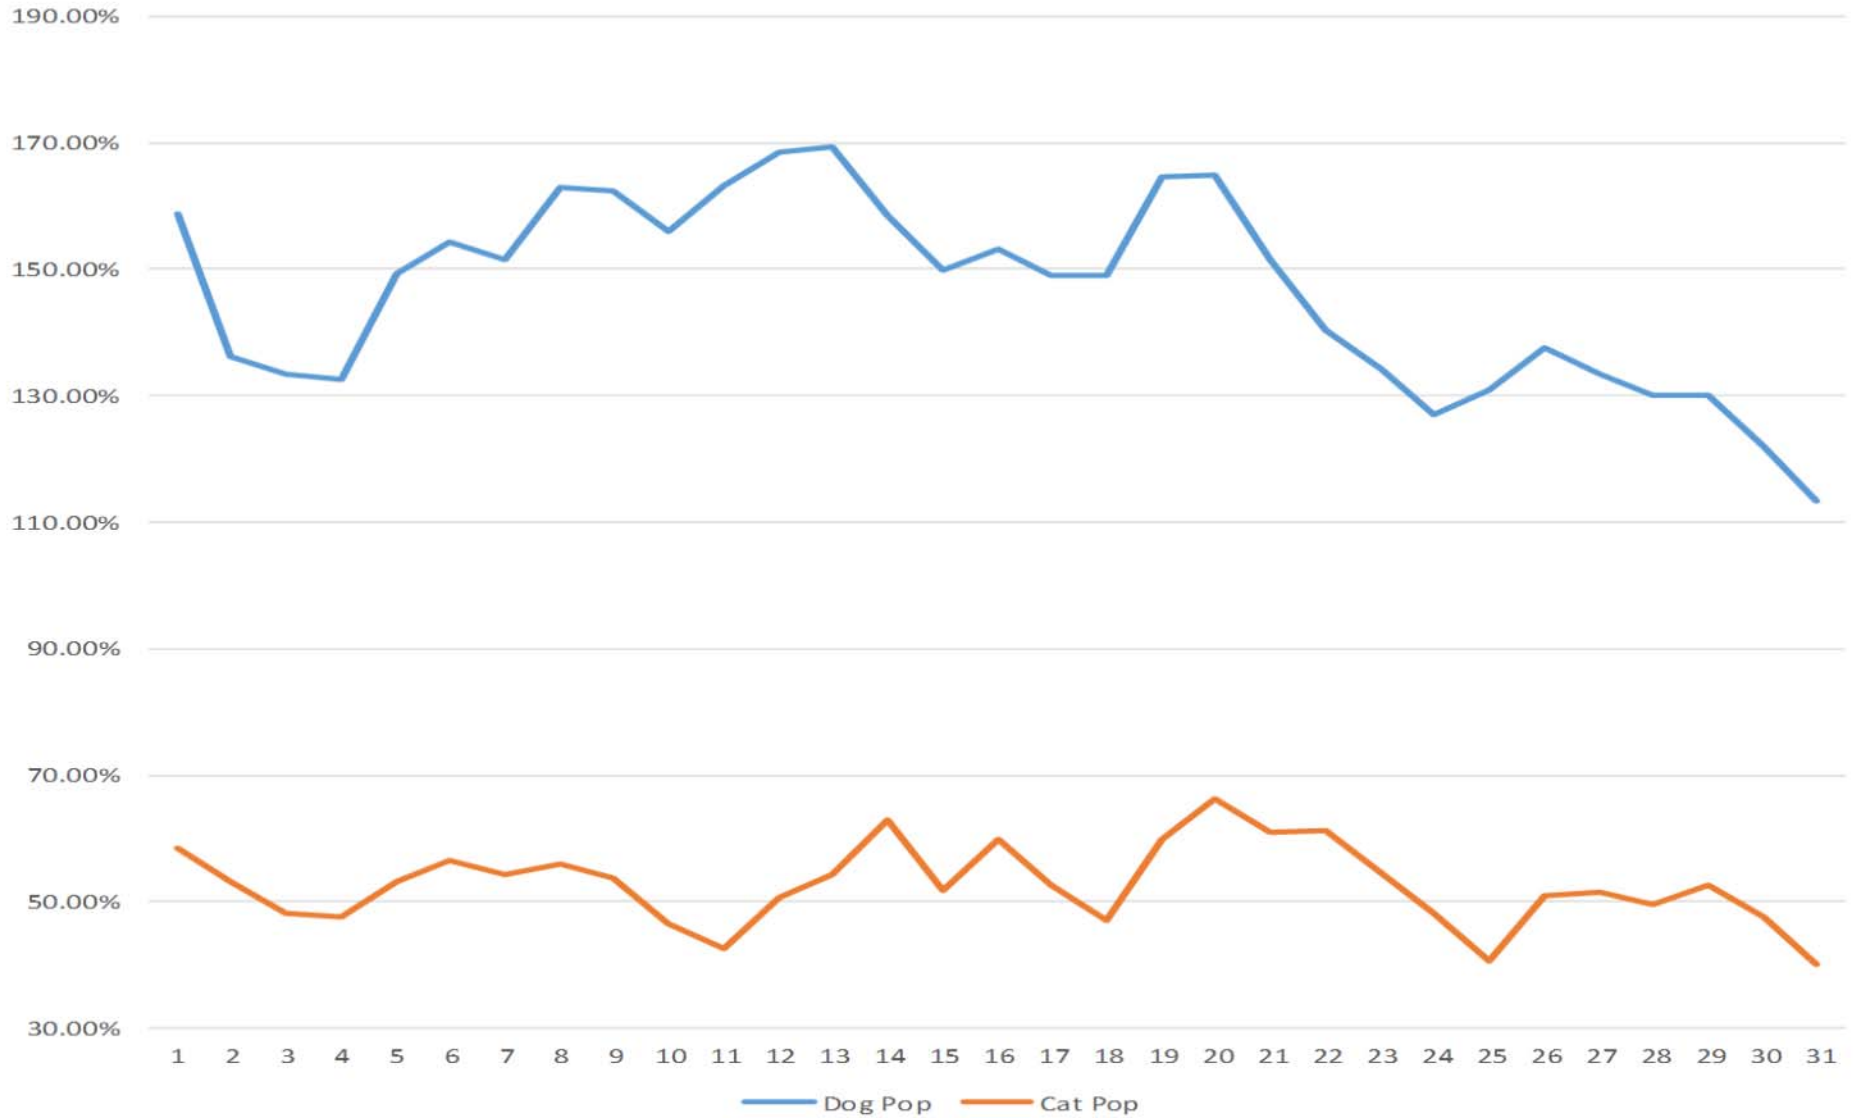

2010 Annual PRC Shelter Population Trends

January 2010 PRC Shelter Population Trends

February 2010 PRC Shelter Population Trends

March 2010 PRC Shelter Population Trend

April 2010 PRC Shelter Population Trend

May 2010 PRC Shelter Population Trend

June 2010 PRC Shelter Population Trends

July 2010 PRC Shelter Population Trends

August 2010 PRC Shelter Population Trends

September 2010 PRC Shelter Population Trends

October 2010 PRC Shelter Population Trends

November 2010 PRC Shelter Population Trends

December 2010 PRC Shelter Population Trends