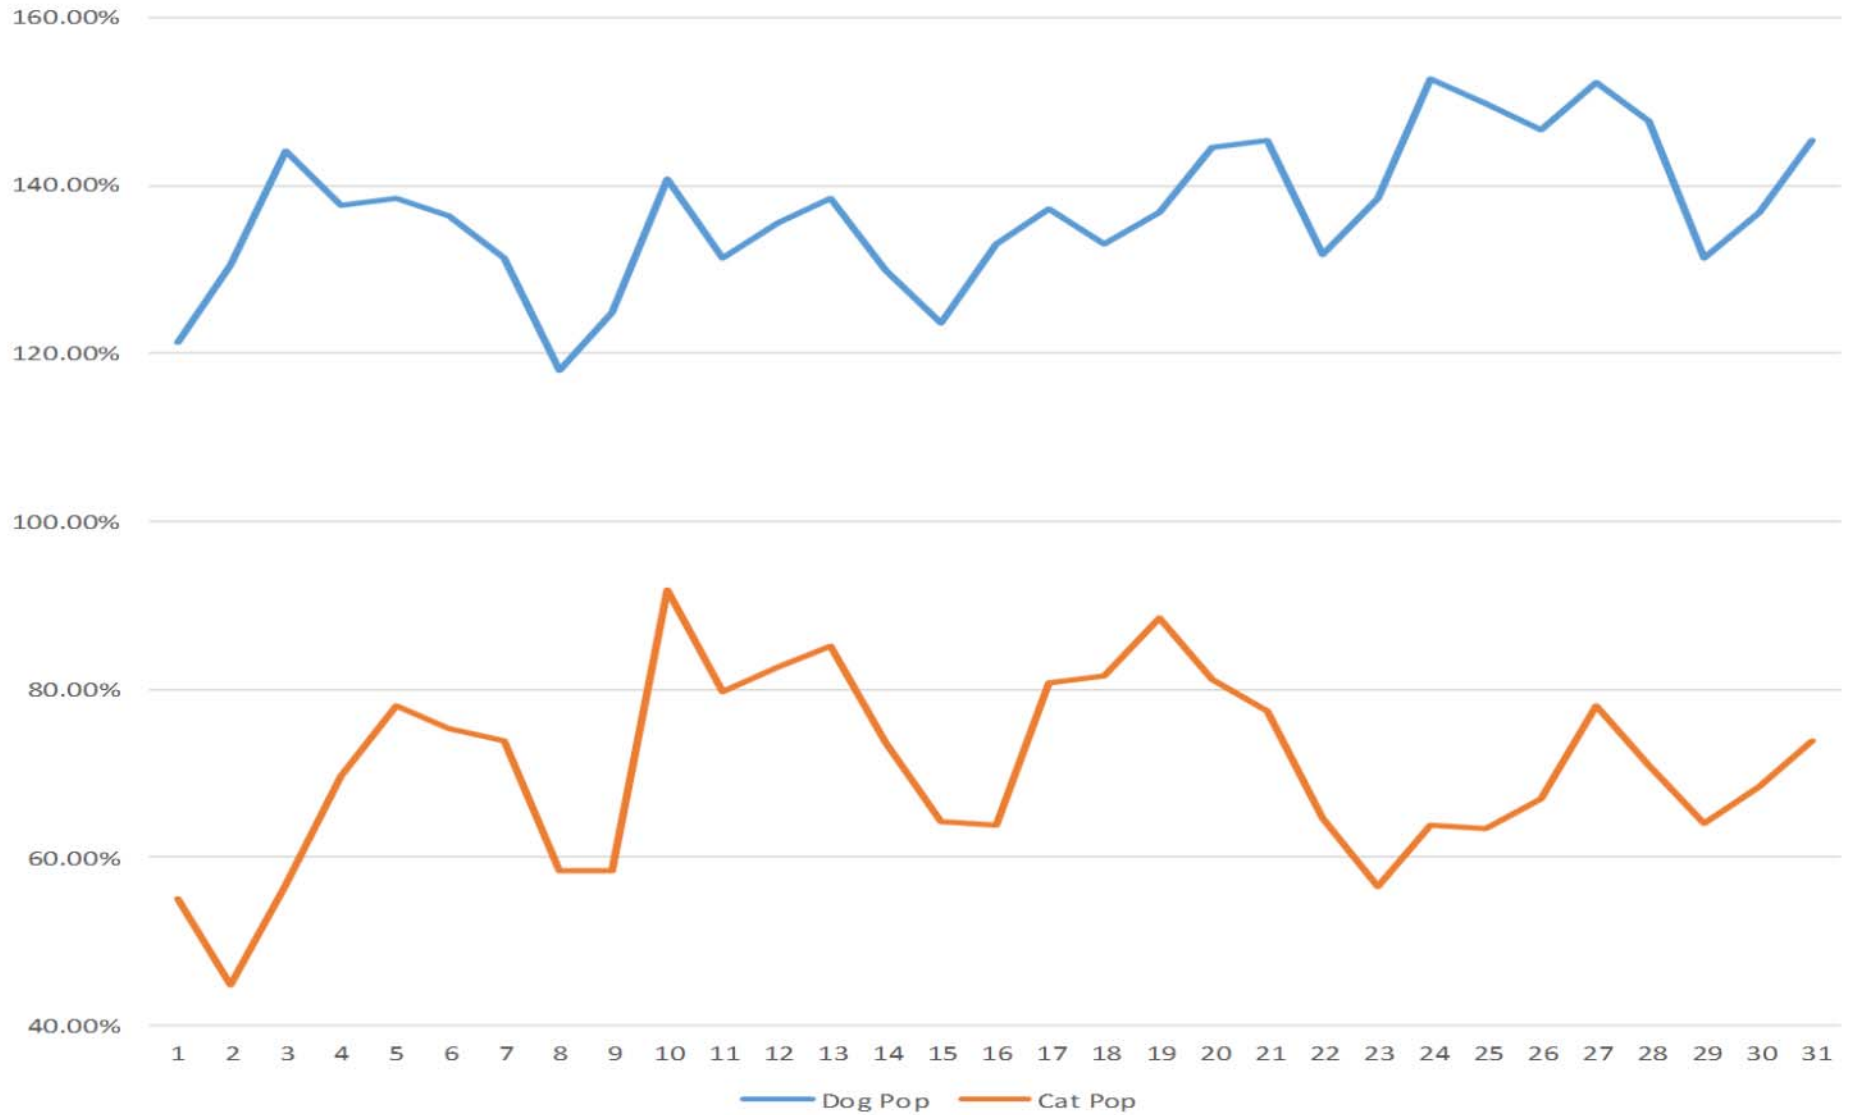

2010 Annual PRC Shelter Population Trends

January 2010 PRC Shelter Population Trends

February 2010 PRC Shelter Population Trends

March 2010 PRC Shelter Population Trend

April 2010 PRC Shelter Population Trend

May 2010 PRC Shelter Population Trend

June 2010 PRC Shelter Population Trends

July 2010 PRC Shelter Population Trends

August 2010 PRC Shelter Population Trends

September 2010 PRC Shelter Population Trends

October 2010 PRC Shelter Population Trends

November 2010 PRC Shelter Population Trends

December 2010 PRC Shelter Population Trends