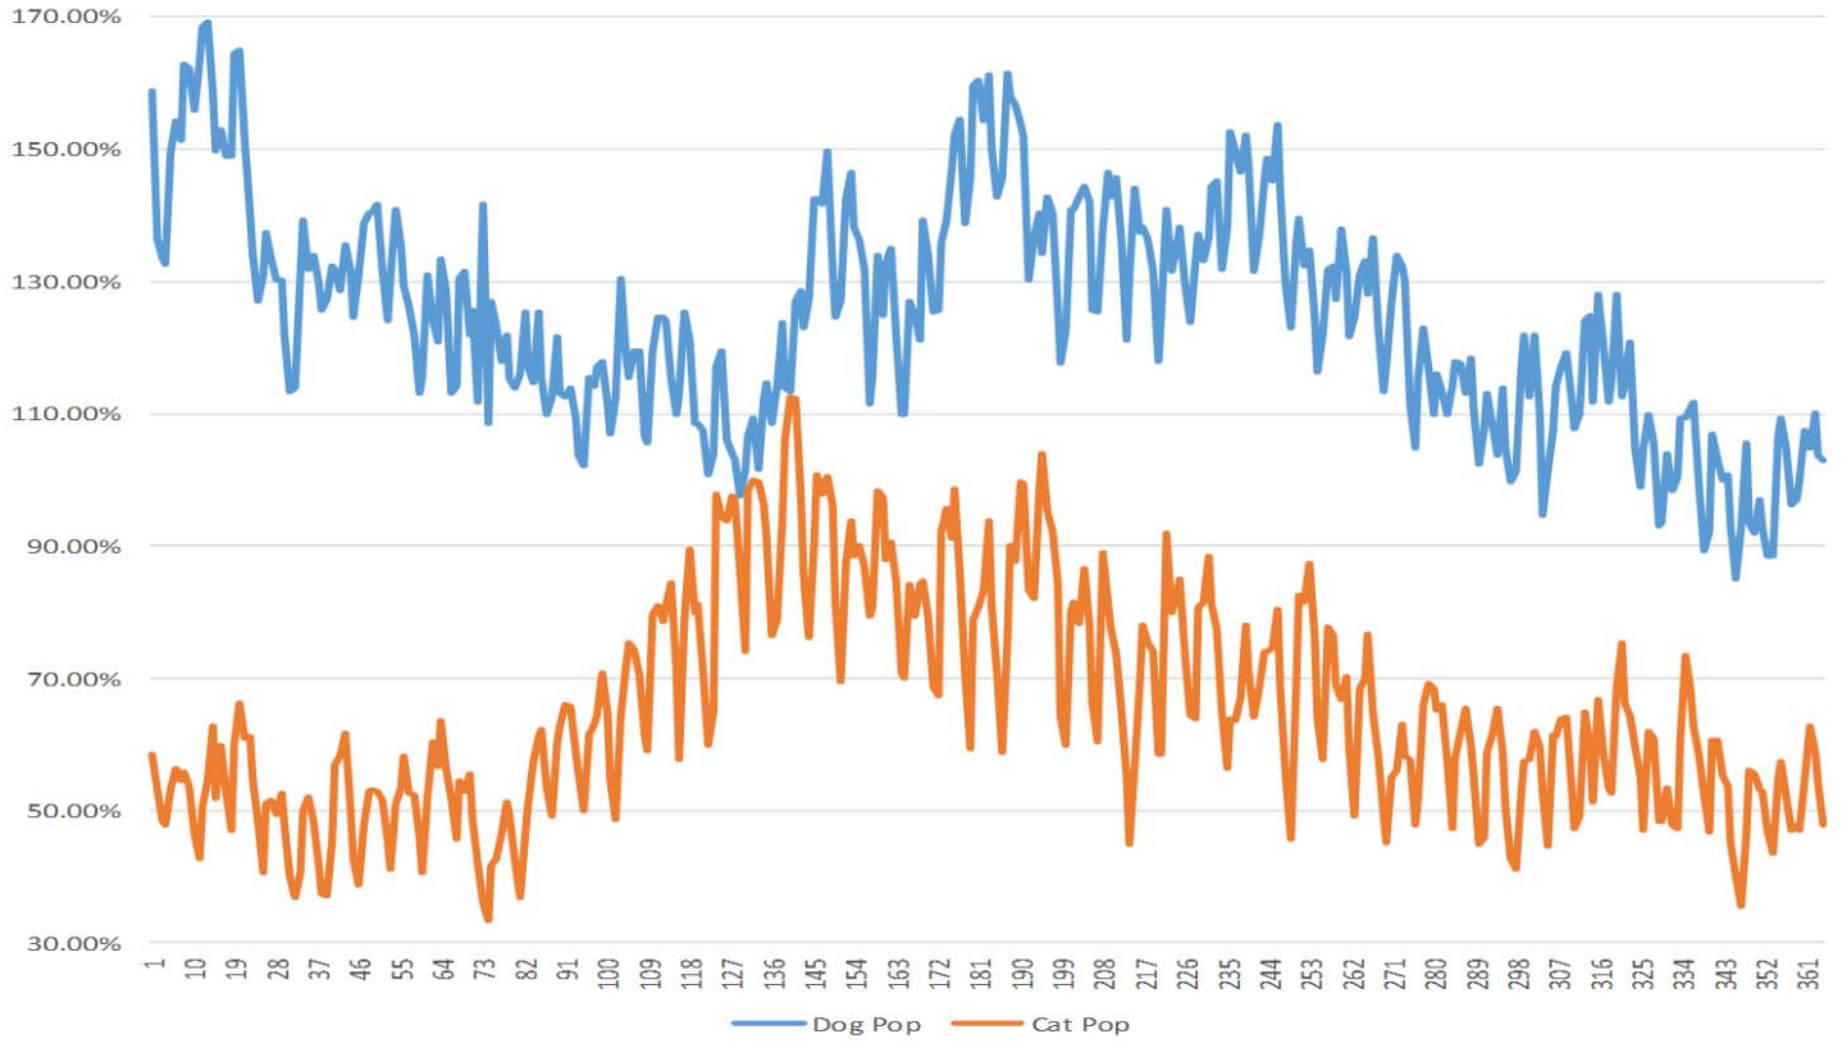

2010 Annual PRC Shelter Population Trends

January 2010 PRC Shelter Population Trends

February 2010 PRC Shelter Population Trends

March 2010 PRC Shelter Population Trend

April 2010 PRC Shelter Population Trend

May 2010 PRC Shelter Population Trend

June 2010 PRC Shelter Population Trends

July 2010 PRC Shelter Population Trends

August 2010 PRC Shelter Population Trends

September 2010 PRC Shelter Population Trends

October 2010 PRC Shelter Population Trends

November 2010 PRC Shelter Population Trends

December 2010 PRC Shelter Population Trends