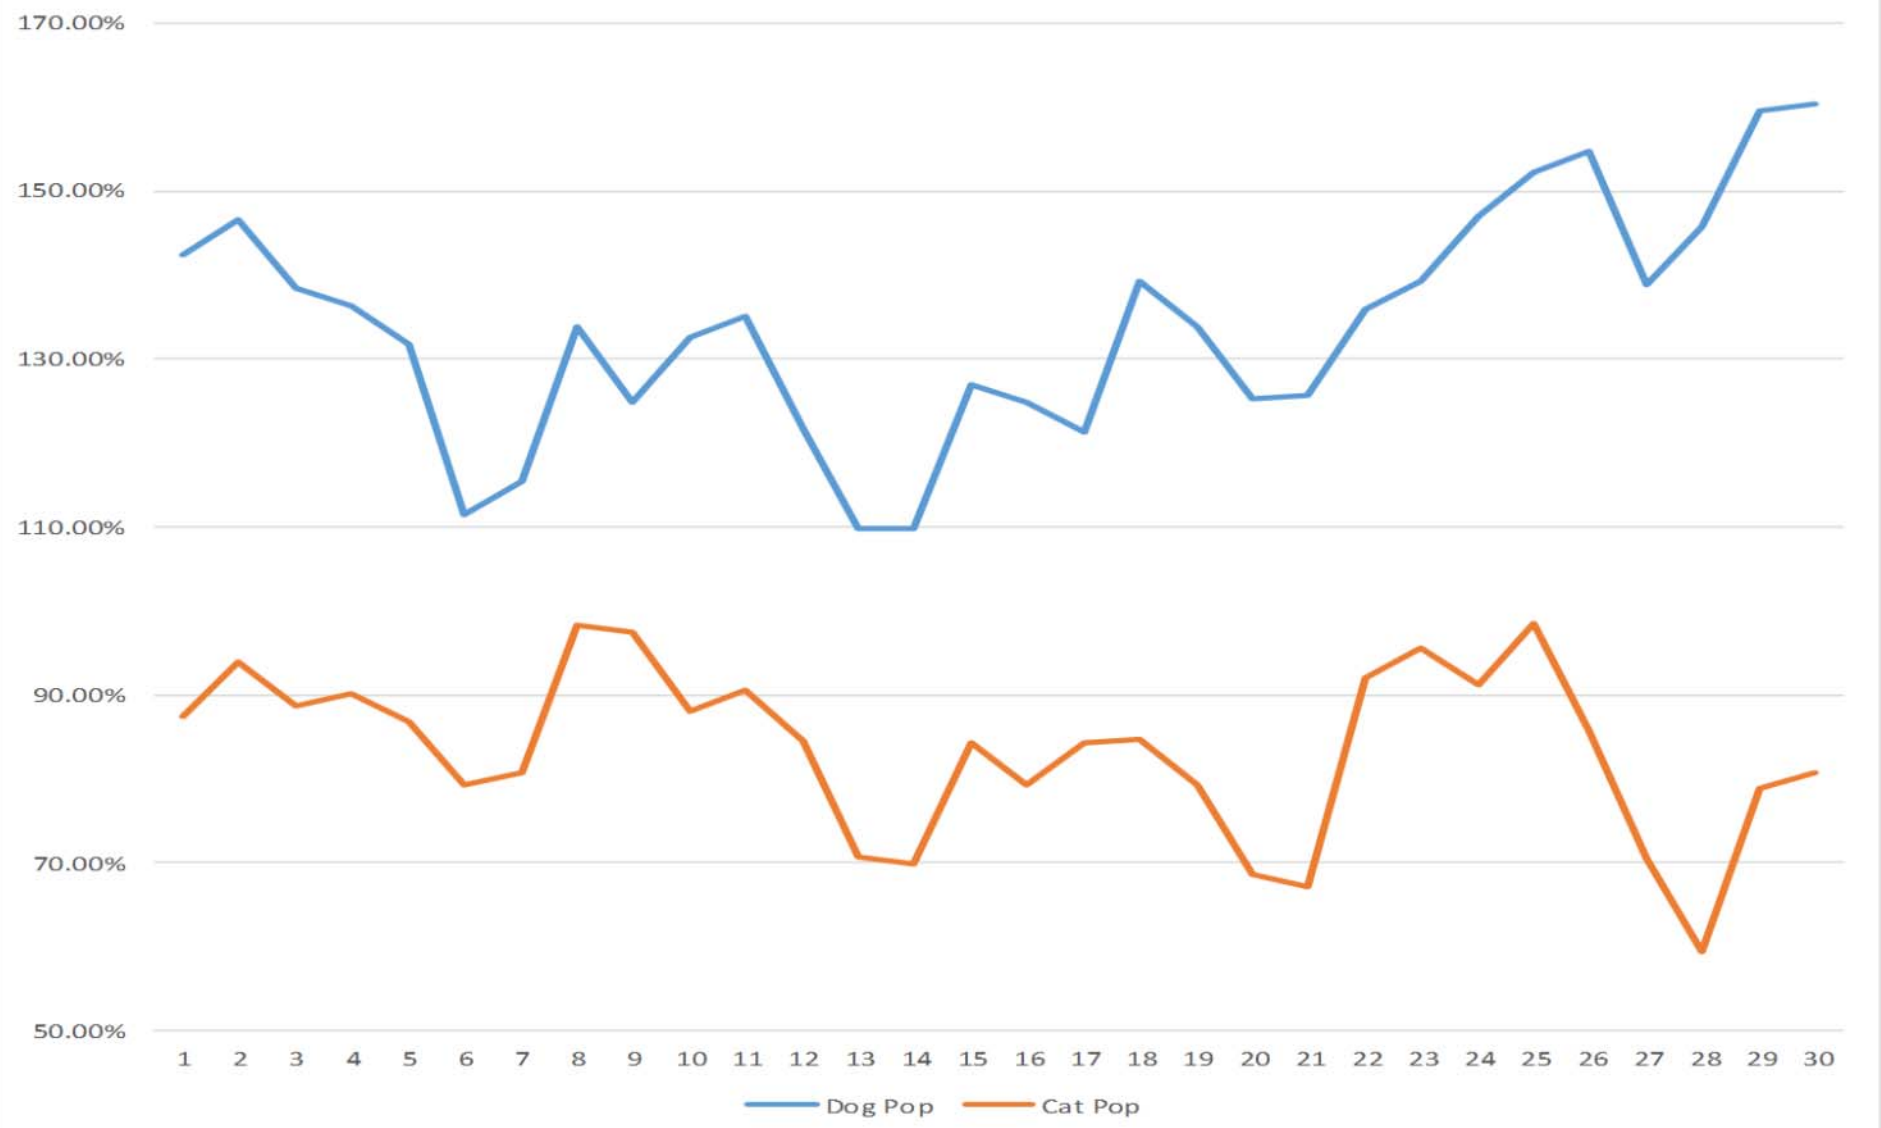

2010 Annual PRC Shelter Population Trends

January 2010 PRC Shelter Population Trends

February 2010 PRC Shelter Population Trends

March 2010 PRC Shelter Population Trend

April 2010 PRC Shelter Population Trend

May 2010 PRC Shelter Population Trend

June 2010 PRC Shelter Population Trends

July 2010 PRC Shelter Population Trends

August 2010 PRC Shelter Population Trends

September 2010 PRC Shelter Population Trends

October 2010 PRC Shelter Population Trends

November 2010 PRC Shelter Population Trends

December 2010 PRC Shelter Population Trends