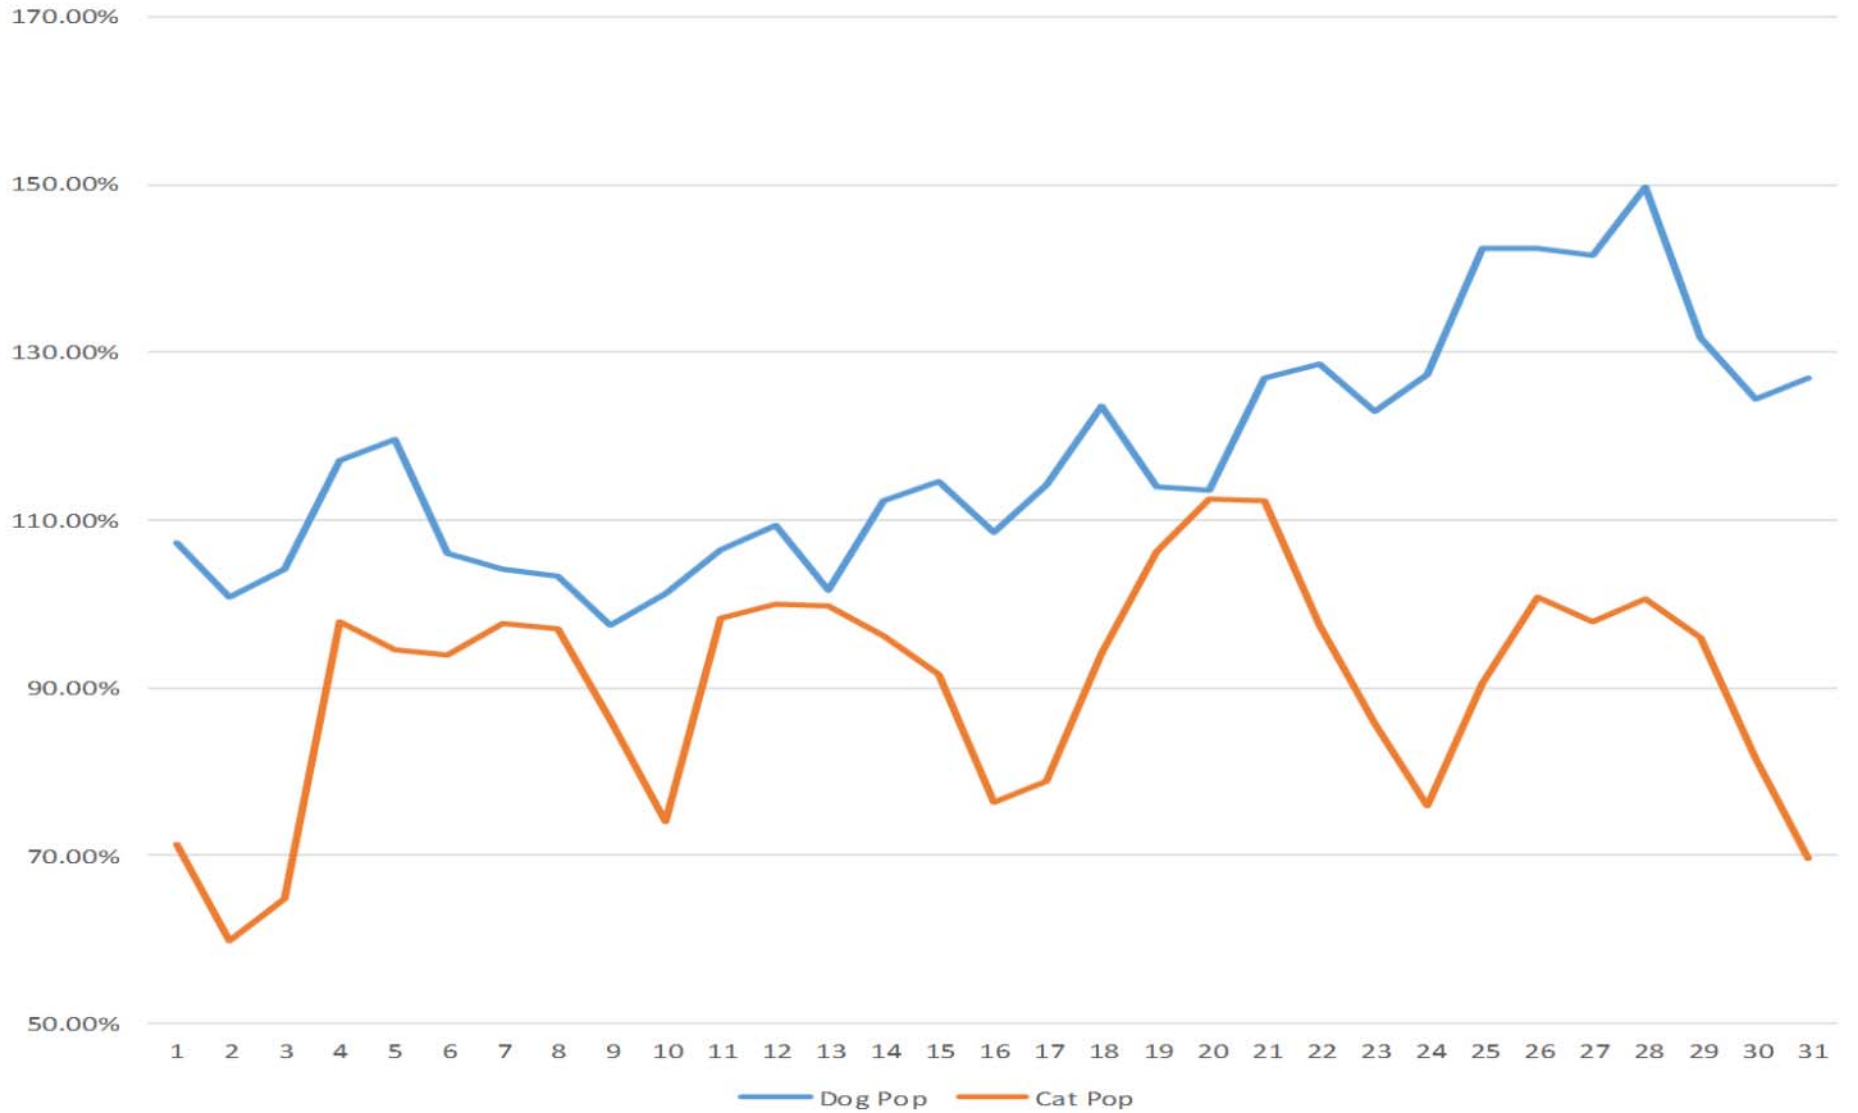

2010 Annual PRC Shelter Population Trends

January 2010 PRC Shelter Population Trends

February 2010 PRC Shelter Population Trends

March 2010 PRC Shelter Population Trend

April 2010 PRC Shelter Population Trend

May 2010 PRC Shelter Population Trend

June 2010 PRC Shelter Population Trends

July 2010 PRC Shelter Population Trends

August 2010 PRC Shelter Population Trends

September 2010 PRC Shelter Population Trends

October 2010 PRC Shelter Population Trends

November 2010 PRC Shelter Population Trends

December 2010 PRC Shelter Population Trends