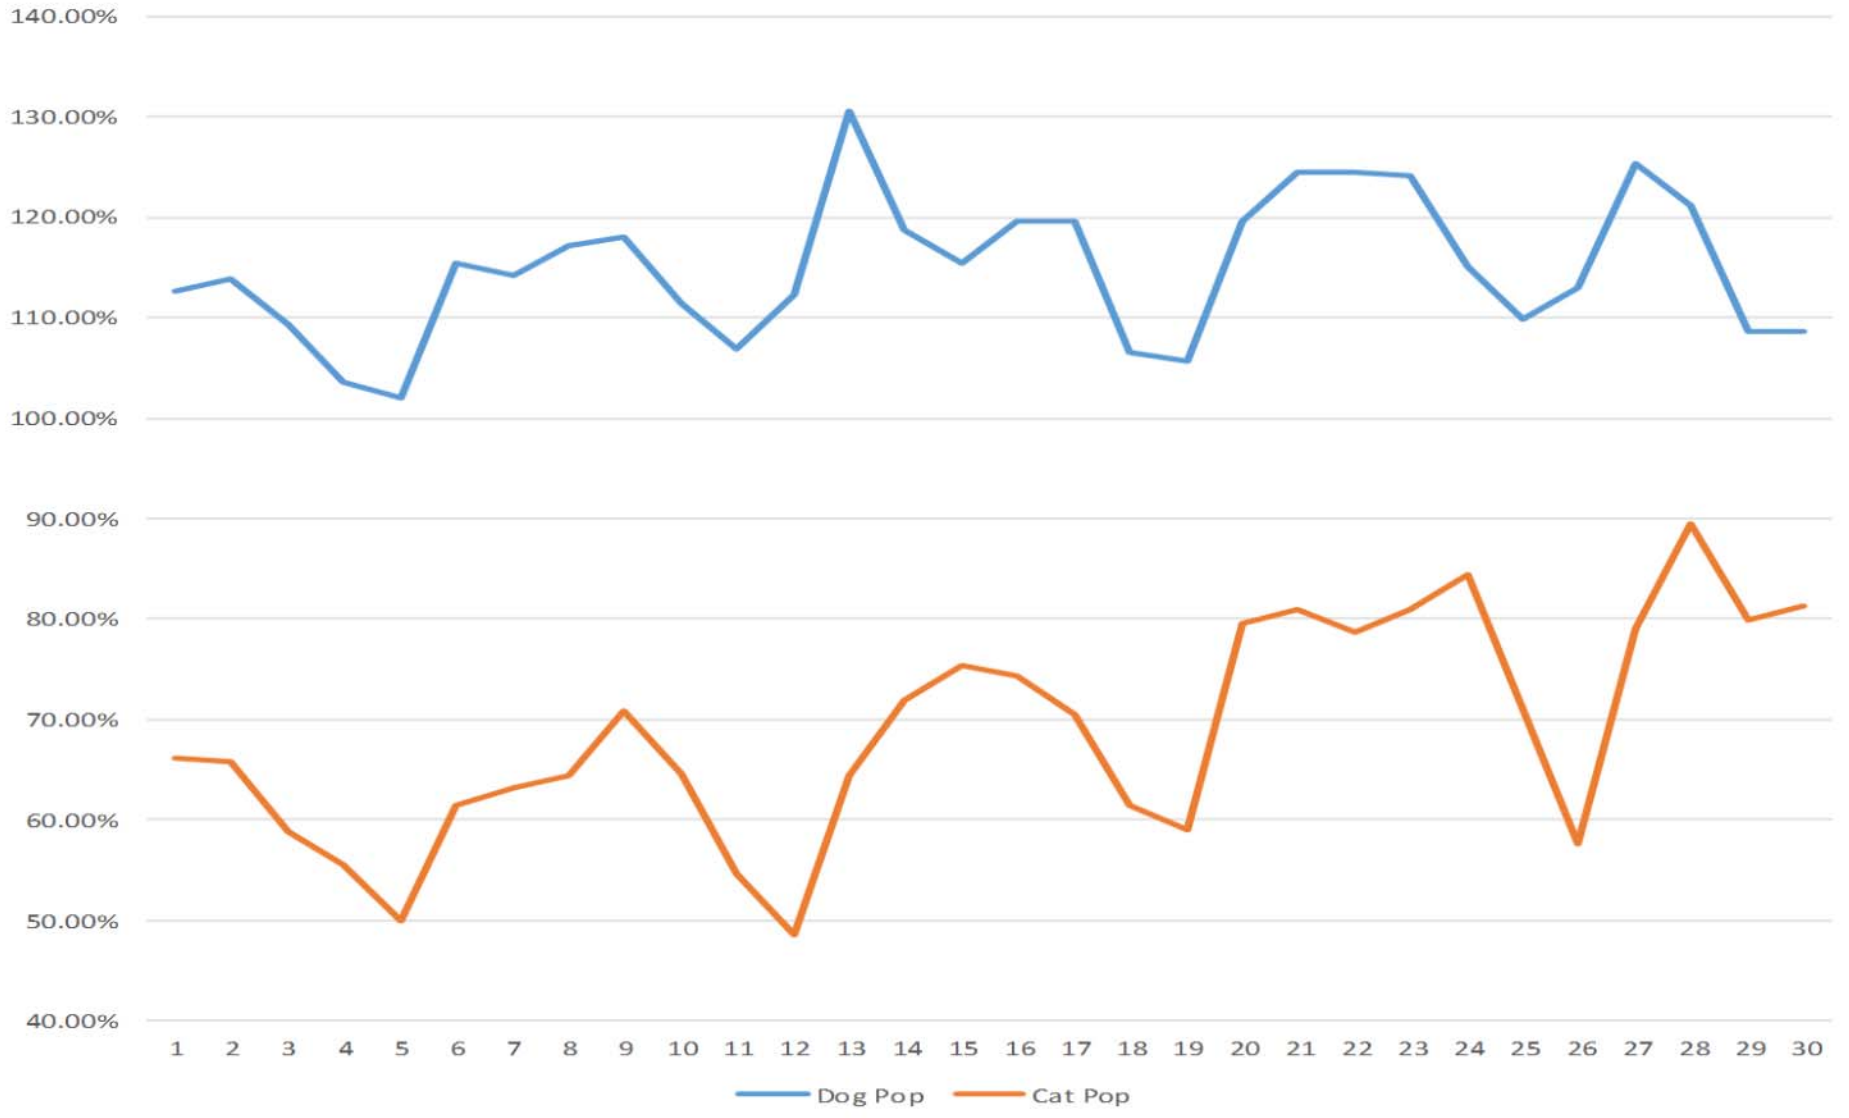

2010 Annual PRC Shelter Population Trends

January 2010 PRC Shelter Population Trends

February 2010 PRC Shelter Population Trends

March 2010 PRC Shelter Population Trend

April 2010 PRC Shelter Population Trend

May 2010 PRC Shelter Population Trend

June 2010 PRC Shelter Population Trends

July 2010 PRC Shelter Population Trends

August 2010 PRC Shelter Population Trends

September 2010 PRC Shelter Population Trends

October 2010 PRC Shelter Population Trends

November 2010 PRC Shelter Population Trends

December 2010 PRC Shelter Population Trends