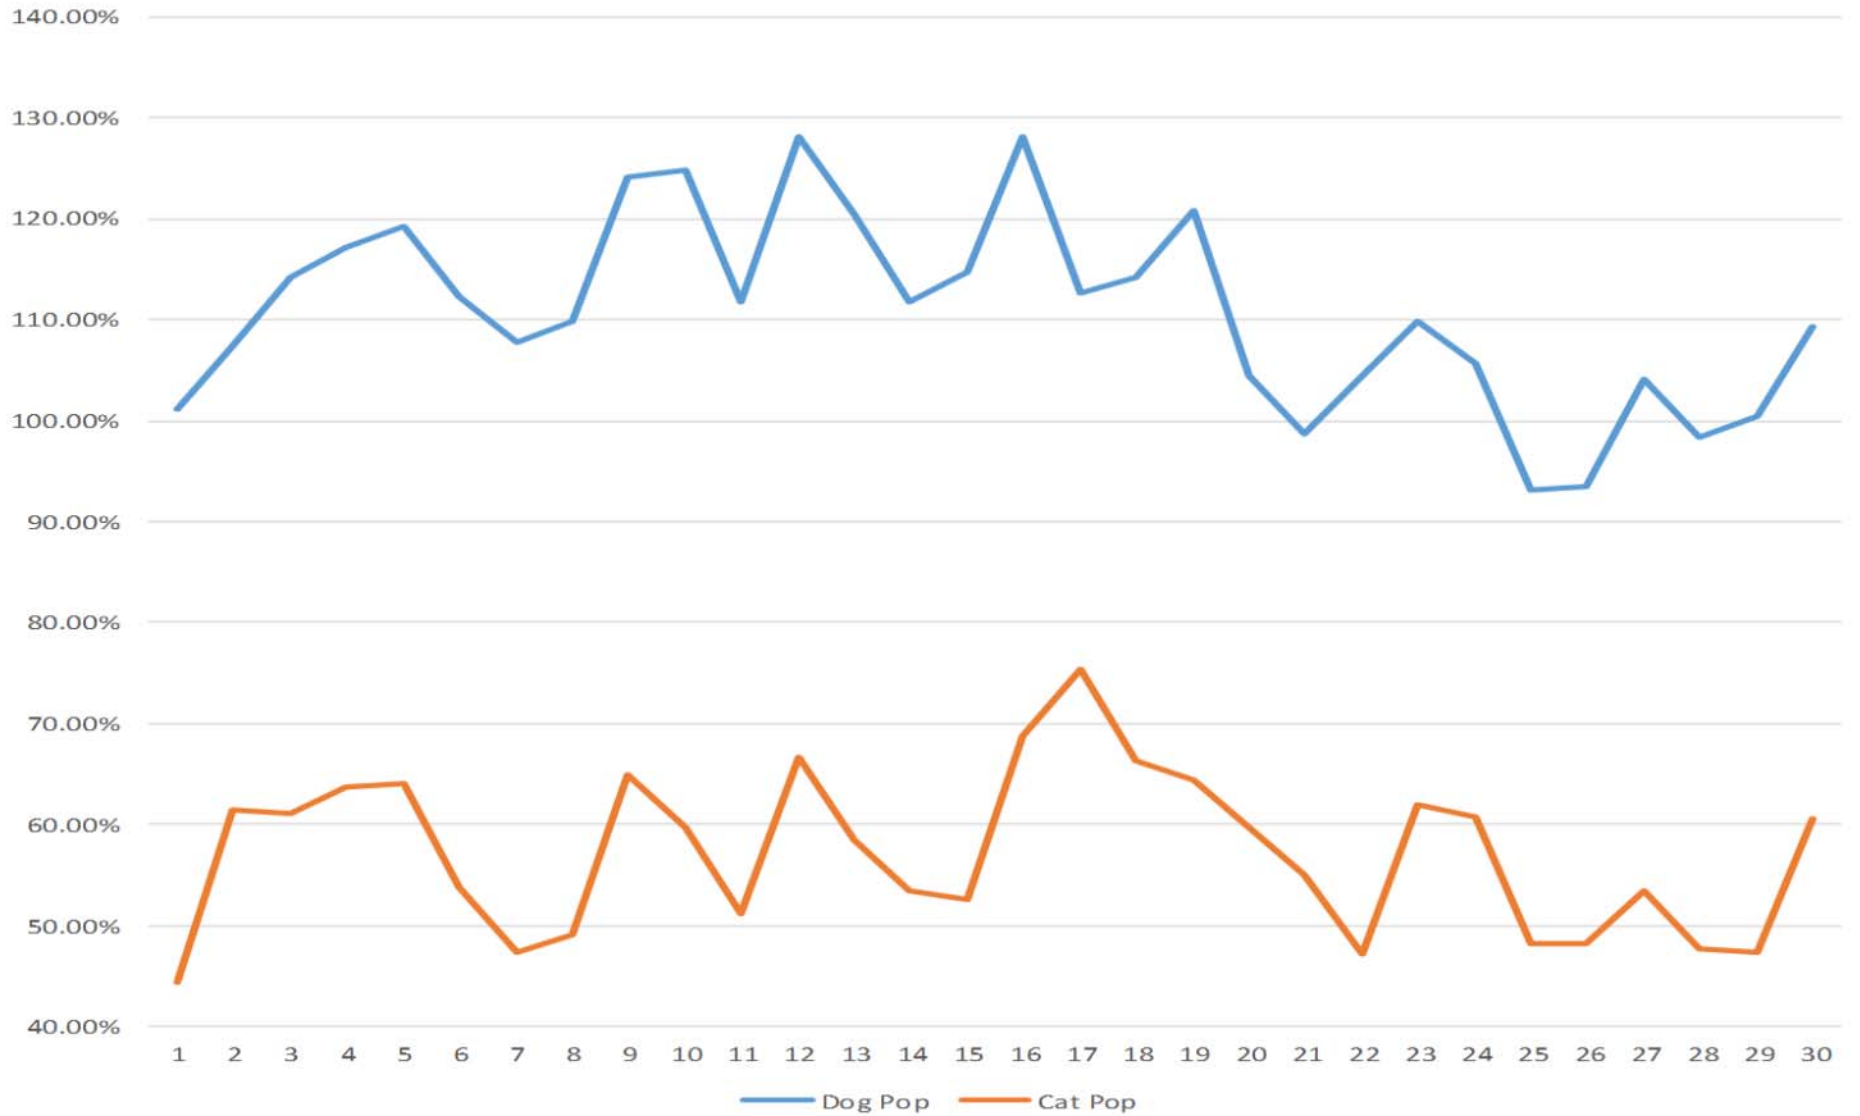

2010 Annual PRC Shelter Population Trends

January 2010 PRC Shelter Population Trends

February 2010 PRC Shelter Population Trends

March 2010 PRC Shelter Population Trend

April 2010 PRC Shelter Population Trend

May 2010 PRC Shelter Population Trend

June 2010 PRC Shelter Population Trends

July 2010 PRC Shelter Population Trends

August 2010 PRC Shelter Population Trends

September 2010 PRC Shelter Population Trends

October 2010 PRC Shelter Population Trends

November 2010 PRC Shelter Population Trends

December 2010 PRC Shelter Population Trends