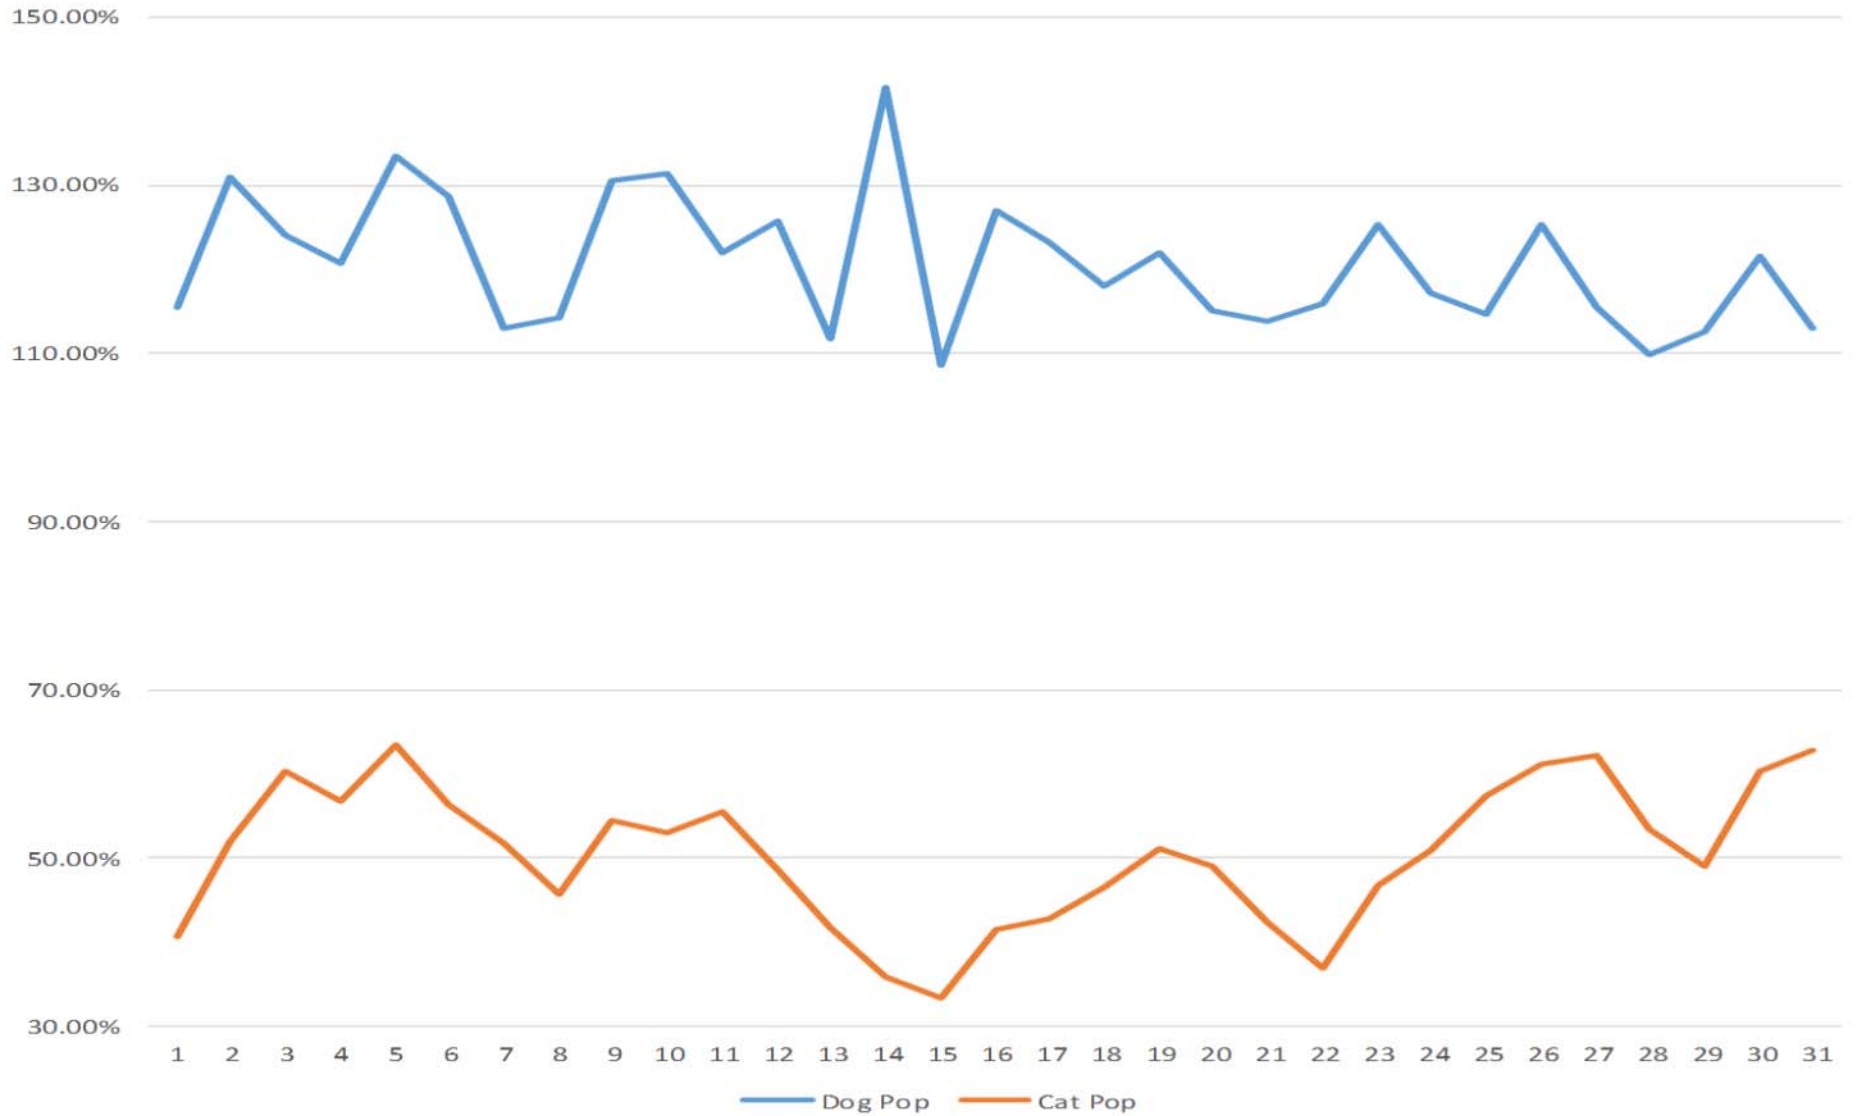

2010 Annual PRC Shelter Population Trends

January 2010 PRC Shelter Population Trends

February 2010 PRC Shelter Population Trends

March 2010 PRC Shelter Population Trend

April 2010 PRC Shelter Population Trend

May 2010 PRC Shelter Population Trend

June 2010 PRC Shelter Population Trends

July 2010 PRC Shelter Population Trends

August 2010 PRC Shelter Population Trends

September 2010 PRC Shelter Population Trends

October 2010 PRC Shelter Population Trends

November 2010 PRC Shelter Population Trends

December 2010 PRC Shelter Population Trends