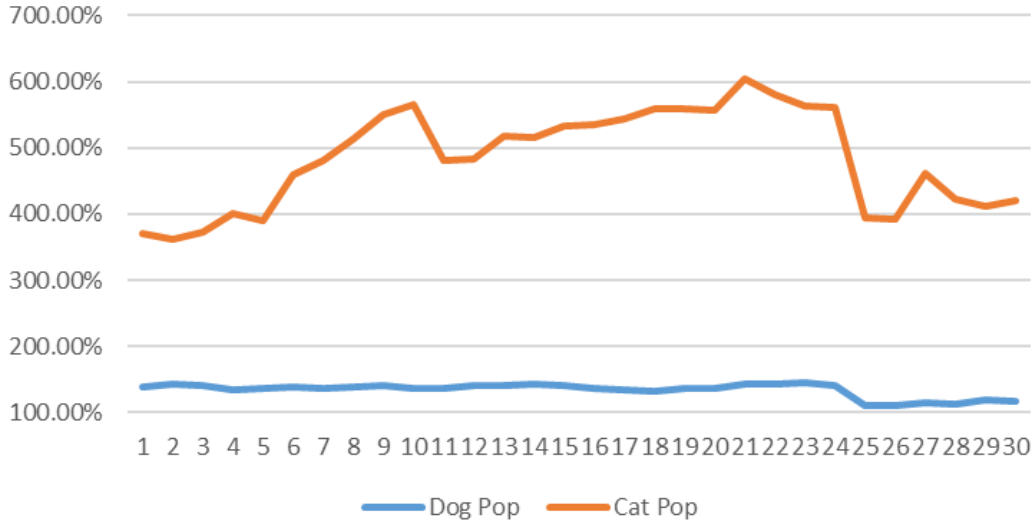

June 2022 PRC Shelter Population Trends

DATE	Dog Pop	Cat Pop	Shelter Pop
1	137.78%	371.43%	193.22%
2	143.33%	362.50%	195.34%
3	141.11%	373.21%	196.19%
4	135.00%	401.79%	198.31%
5	135.56%	389.29%	195.76%
6	139.44%	458.93%	215.25%
7	137.22%	480.36%	218.64%
8	138.33%	512.50%	227.12%
9	141.67%	550.00%	238.56%
10	136.11%	566.07%	238.14%
11	136.67%	480.36%	218.22%
12	140.00%	483.93%	221.61%
13	141.11%	517.86%	230.51%
14	142.78%	516.07%	231.36%
15	140.00%	533.93%	233.47%
16	136.67%	535.71%	231.36%
17	133.89%	544.64%	231.36%
18	132.22%	558.93%	233.47%
19	136.11%	558.93%	236.44%
20	136.11%	557.14%	236.02%
21	142.78%	605.36%	252.54%
22	143.33%	580.36%	247.03%
23	144.44%	562.50%	243.64%
24	140.56%	560.71%	240.25%
25	111.11%	394.64%	178.39%
26	111.11%	392.86%	177.97%
27	115.00%	460.71%	197.03%
28	112.22%	423.21%	186.02%
29	118.33%	412.50%	188.14%
30	116.67%	419.64%	188.56%