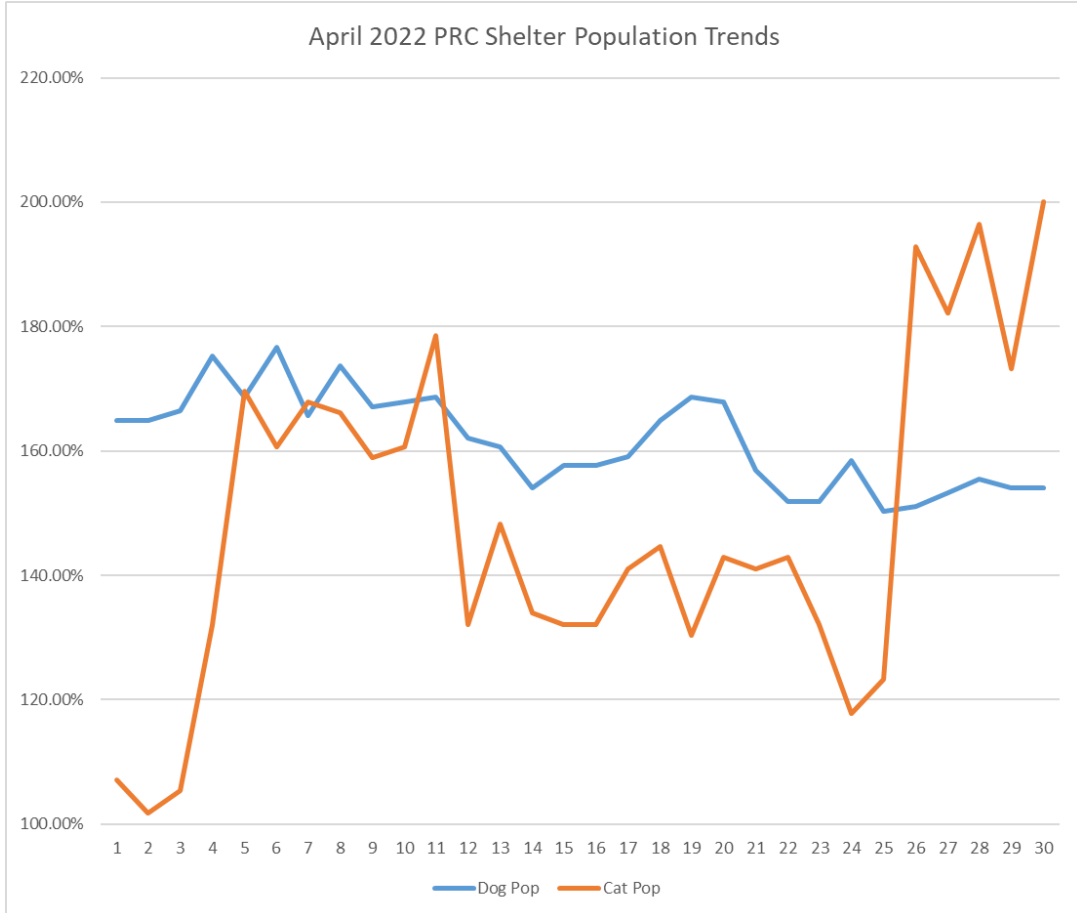

DATE	Dog Pop	Cat Pop	Shelter Pop
1	164.96%	107.14%	148.19%
2	164.96%	101.79%	146.63%
3	166.42%	105.36%	148.70%
4	175.18%	132.14%	162.69%
5	168.61%	169.64%	168.91%
6	176.64%	160.71%	172.02%
7	165.69%	167.86%	166.32%
8	173.72%	166.07%	171.50%
9	167.15%	158.93%	164.77%
10	167.88%	160.71%	165.80%
11	168.61%	178.57%	171.50%
12	162.04%	132.14%	153.37%
13	160.58%	148.21%	156.99%
14	154.01%	133.93%	148.19%
15	157.66%	132.14%	150.26%
16	157.66%	132.14%	150.26%
17	159.12%	141.07%	153.89%
18	164.96%	144.64%	159.07%
19	168.61%	130.36%	157.51%
20	167.88%	142.86%	160.62%
21	156.93%	141.07%	152.33%
22	151.82%	142.86%	149.22%
23	151.82%	132.14%	146.11%
24	158.39%	117.86%	146.63%
25	150.36%	123.21%	142.49%
26	151.09%	192.86%	163.21%
27	153.28%	182.14%	161.66%
28	155.47%	196.43%	167.36%
29	154.01%	173.21%	159.59%
30	154.01%	200.00%	167.36%