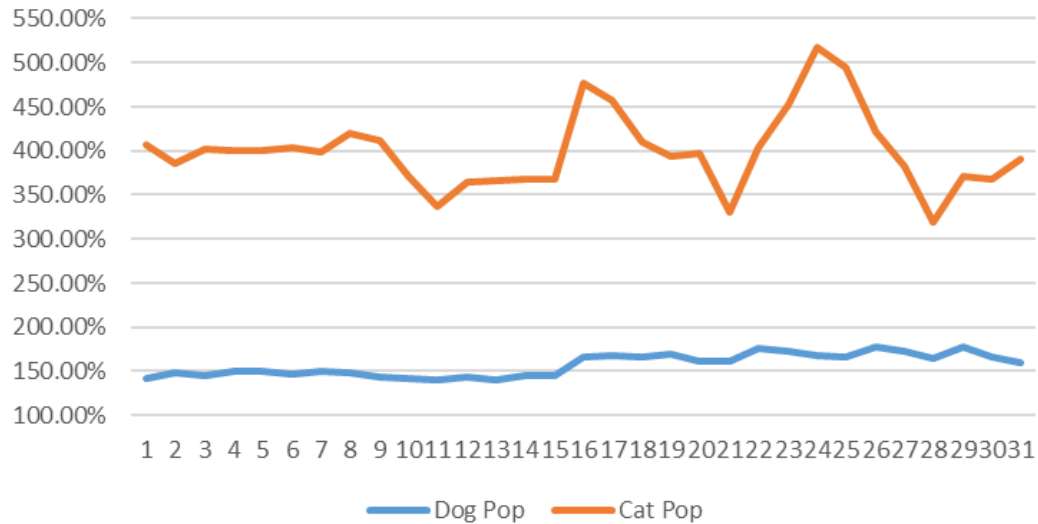

August 2022 PRC Shelter Population Trends

DATE	Dog Pop	Cat Pop	Shelter Pop
1	141.11%	407.14%	204.24%
2	148.89%	385.71%	205.08%
3	144.44%	401.79%	205.51%
4	149.44%	400.00%	208.90%
5	150.56%	400.00%	209.75%
6	147.22%	403.57%	208.05%
7	149.44%	398.21%	208.47%
8	147.78%	419.64%	212.29%
9	143.33%	412.50%	207.20%
10	141.67%	371.43%	196.19%
11	140.56%	337.50%	187.29%
12	142.78%	364.29%	195.34%
13	140.00%	366.07%	193.64%
14	144.44%	367.86%	197.46%
15	144.44%	367.86%	197.46%
16	166.11%	476.79%	239.83%
17	167.78%	457.14%	236.44%
18	166.11%	410.71%	224.15%
19	170.00%	394.64%	223.31%
20	160.56%	396.43%	216.53%
21	160.56%	330.36%	200.85%
22	176.11%	403.57%	230.08%
23	172.78%	451.79%	238.98%
24	167.78%	517.86%	250.85%
25	166.67%	494.64%	244.49%
26	177.78%	421.43%	235.59%
27	173.33%	382.14%	222.88%
28	164.44%	319.64%	201.27%
29	177.78%	371.43%	223.73%
30	166.67%	367.86%	214.41%
31	159.44%	391.07%	214.41%