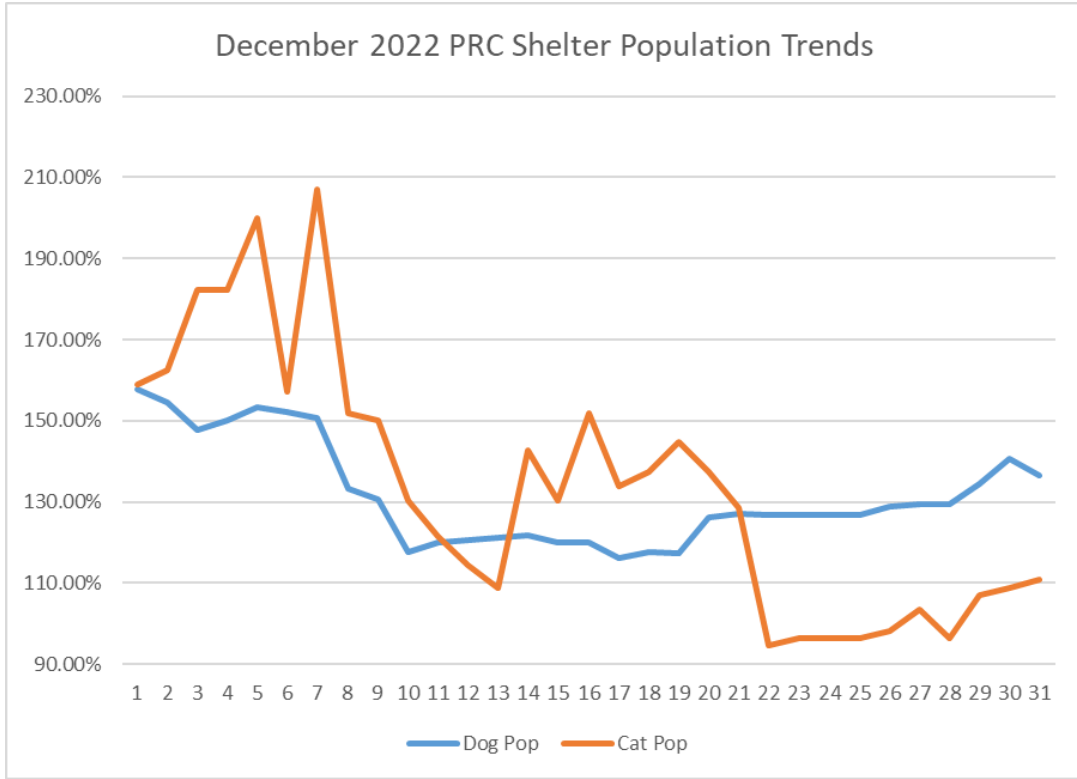

DATE	Dog Pop	Cat Pop	Shelter Pop
1	157.78%	158.93%	158.05%
2	154.44%	162.50%	156.36%
3	147.78%	182.14%	155.93%
4	150.00%	182.14%	157.63%
5	153.33%	200.00%	164.41%
6	152.22%	157.14%	153.39%
7	150.56%	207.14%	163.98%
8	133.33%	151.79%	137.71%
9	130.56%	150.00%	135.17%
10	117.78%	130.36%	120.76%
11	120.00%	121.43%	120.34%
12	120.56%	114.29%	119.07%
13	121.11%	108.93%	118.22%
14	121.67%	142.86%	126.69%
15	120.00%	130.36%	122.46%
16	120.00%	151.79%	127.54%
17	116.11%	133.93%	120.34%
18	117.78%	137.50%	122.46%
19	117.22%	144.64%	123.73%
20	126.11%	137.50%	128.81%
21	127.22%	128.57%	127.54%
22	126.67%	96.43%	119.07%
23	126.67%	96.43%	119.49%
24	126.67%	96.43%	119.49%
25	126.67%	96.43%	119.49%
26	128.89%	98.21%	121.61%
27	129.44%	103.57%	123.31%
28	129.44%	96.43%	121.61%
29	134.44%	107.14%	127.97%
30	140.56%	108.93%	133.05%
31	136.67%	110.71%	130.51%