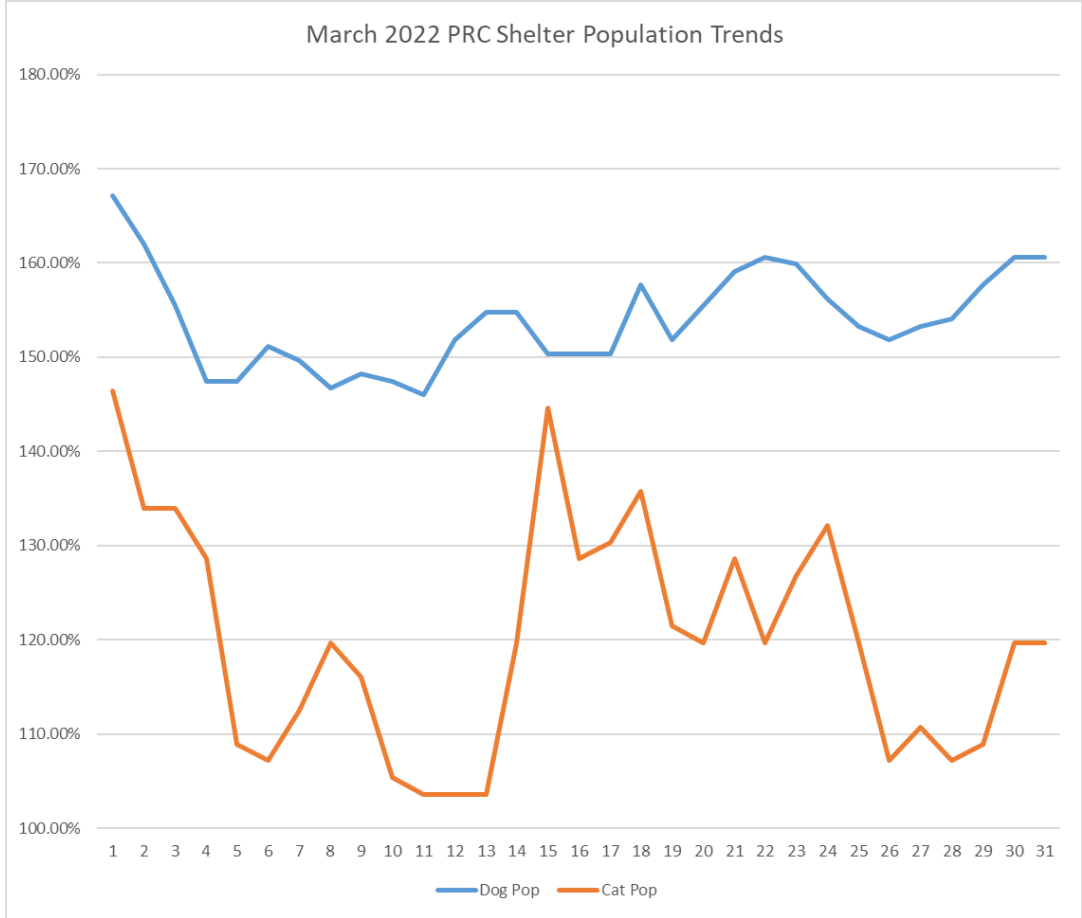

DATE	Dog Pop	Cat Pop	Shelter Pop
1	167.15%	146.43%	161.14%
2	162.04%	133.93%	153.89%
3	155.47%	133.93%	149.22%
4	147.45%	128.57%	141.97%
5	147.45%	108.93%	136.27%
6	151.09%	107.14%	138.34%
7	149.64%	112.50%	138.86%
8	146.72%	119.64%	138.86%
9	148.18%	116.07%	138.86%
10	147.45%	105.36%	135.23%
11	145.99%	103.57%	133.68%
12	151.82%	103.57%	137.82%
13	154.74%	103.57%	139.90%
14	154.74%	119.64%	144.56%
15	150.36%	144.64%	148.70%
16	150.36%	128.57%	144.04%
17	150.36%	130.36%	144.56%
18	157.66%	135.71%	151.30%
19	151.82%	121.43%	143.01%
20	155.47%	119.64%	145.08%
21	159.12%	128.57%	150.26%
22	160.58%	119.64%	148.70%
23	159.85%	126.79%	150.26%
24	156.20%	132.14%	149.22%
25	153.28%	119.64%	143.52%
26	151.82%	107.14%	138.86%
27	153.28%	110.71%	140.93%
28	154.01%	107.14%	140.41%
29	157.66%	108.93%	143.52%
30	160.58%	119.64%	148.70%
31	160.58%	119.64%	148.70%