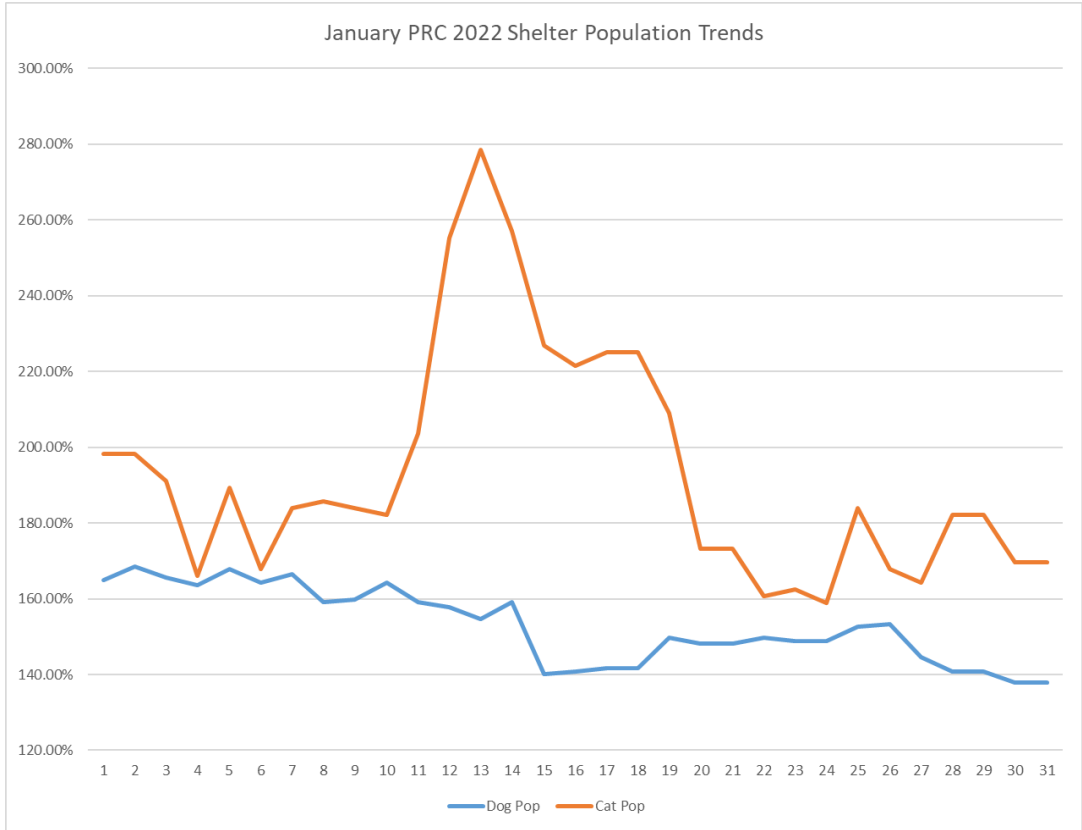

2022 Hillsborough County Pet Resources Daily Population Trends

January 2022
Daily
Population
Stats

DATE	DOG POP	DOG KENNELS	POP/KENNELS	CAT POP	CAT CAGES	POP/KENNELS	TOTAL POP	TOTAL KENNEL	POP/KENNELS
1	226	137	164.96%	111	56	198.21%	337	193	174.61%
2	231	137	168.61%	111	56	198.21%	342	193	177.20%
3	227	137	165.69%	107	56	191.07%	334	193	173.06%
4	224	137	163.50%	93	56	166.07%	317	193	164.25%
5	230	137	167.88%	106	56	189.29%	336	193	174.09%
6	225	137	164.23%	94	56	167.86%	319	193	165.28%
7	228	137	166.42%	103	56	183.93%	331	193	171.50%
8	218	137	159.12%	104	56	185.71%	322	193	166.84%
9	219	137	159.85%	103	56	183.93%	322	193	166.84%
10	225	137	164.23%	102	56	182.14%	327	193	169.43%
11	218	137	159.12%	114	56	203.57%	332	193	172.02%
12	216	137	157.66%	143	56	255.36%	359	193	186.01%
13	212	137	154.74%	156	56	278.57%	368	193	190.67%
14	218	137	159.12%	144	56	257.14%	362	193	187.56%
15	192	137	140.15%	127	56	226.79%	319	193	165.28%
16	193	137	140.88%	124	56	221.43%	317	193	164.25%
17	194	137	141.61%	126	56	225.00%	320	193	165.80%
18	194	137	141.61%	126	56	225.00%	320	193	165.80%
19	205	137	149.64%	117	56	208.93%	322	193	166.84%
20	203	137	148.18%	97	56	173.21%	300	193	155.44%
21	203	137	148.18%	97	56	173.21%	300	193	155.44%
22	205	137	149.64%	90	56	160.71%	295	193	152.85%
23	204	137	148.91%	91	56	162.50%	295	193	152.85%
24	204	137	148.91%	89	56	158.93%	293	193	151.81%
25	209	137	152.55%	103	56	183.93%	312	193	161.66%
26	210	137	153.28%	94	56	167.86%	304	193	157.51%
27	198	137	144.53%	92	56	164.29%	290	193	150.26%
28	193	137	140.88%	102	56	182.14%	295	193	152.85%
29	193	137	140.88%	102	56	182.14%	295	193	152.85%
30	189	137	137.96%	95	56	169.64%	284	193	147.15%
31	189	137	137.96%	95	56	169.64%	284	193	147.15%