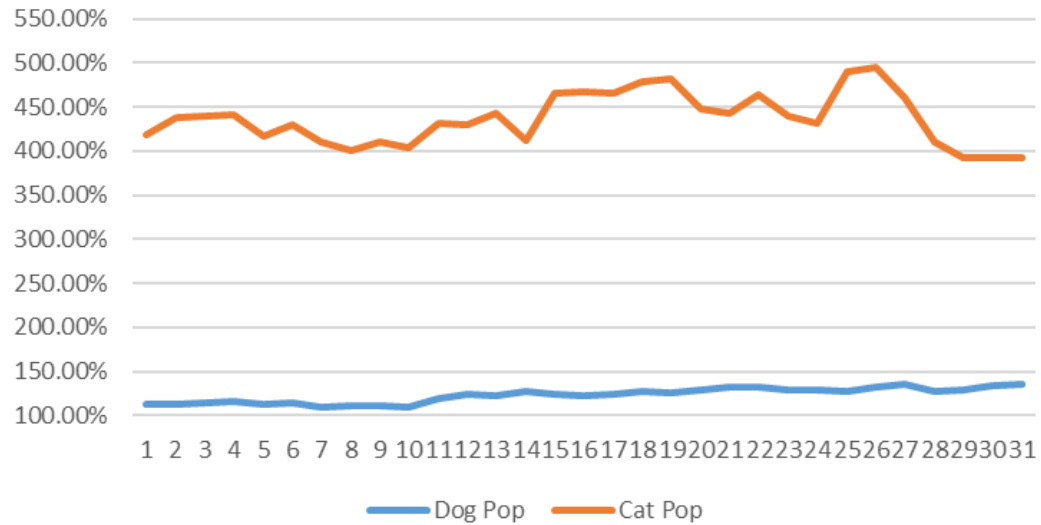

July 2022 PRC Shelter Population Trends

DATE	Dog Pop	Cat Pop	Shelter Pop
1	113.33%	417.86%	185.59%
2	112.22%	437.50%	189.41%
3	113.89%	439.29%	191.10%
4	116.11%	441.07%	193.22%
5	112.78%	416.07%	184.75%
6	113.89%	430.36%	188.98%
7	110.00%	410.71%	181.36%
8	111.67%	400.00%	180.08%
9	111.11%	410.71%	182.20%
10	109.44%	403.57%	179.24%
11	120.00%	432.14%	194.07%
12	123.89%	430.36%	196.61%
13	122.22%	442.86%	198.31%
14	127.22%	412.50%	194.92%
15	123.89%	466.07%	205.08%
16	122.22%	467.86%	204.24%
17	123.33%	466.07%	204.66%
18	127.22%	478.57%	210.59%
19	126.11%	482.14%	210.59%
20	128.33%	448.21%	204.24%
21	132.22%	442.86%	205.93%
22	132.22%	464.29%	211.02%
23	129.44%	439.29%	202.97%
24	129.44%	432.14%	201.27%
25	126.67%	489.29%	212.71%
26	132.22%	494.64%	218.22%
27	135.56%	460.71%	212.71%
28	127.78%	410.71%	194.92%
29	129.44%	392.86%	191.95%
30	134.44%	392.86%	195.76%
31	135.56%	392.86%	196.61%