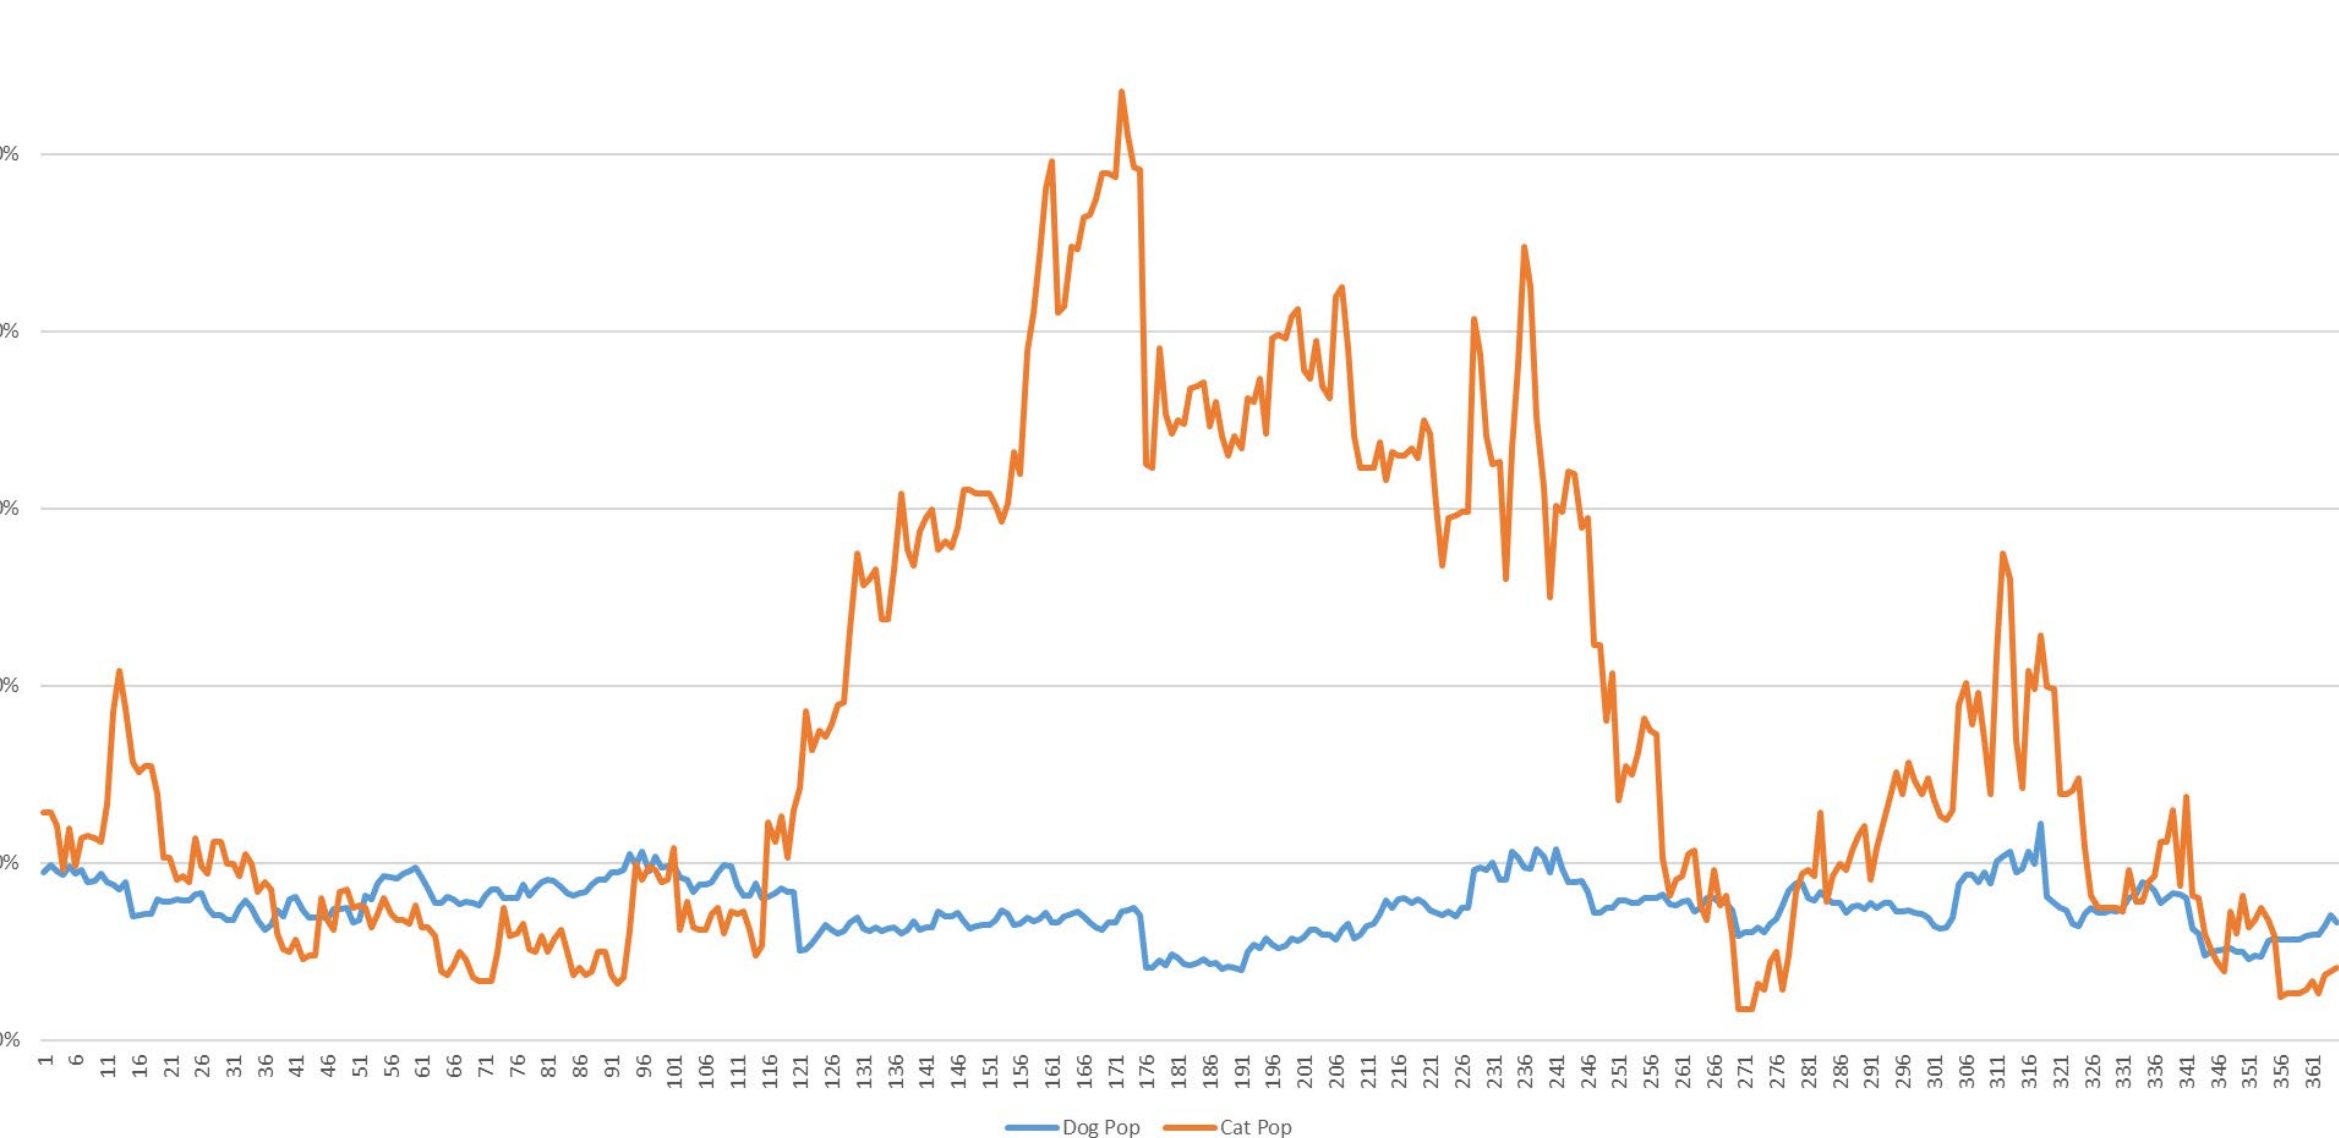

2022 Hillsborough County Pet Resources Daily Population Trends

January 2022
Daily
Population
Stats

DATE	DOG POP	DOG KENNELS	POP/KENNELS	CAT POP	CAT CAGES	POP/KENNELS	TOTAL POP	TOTAL KENNEL	POP/KENNELS
1	226	137	164.96%	111	56	198.21%	337	193	174.61%
2	231	137	168.61%	111	56	198.21%	342	193	177.20%
3	227	137	165.69%	107	56	191.07%	334	193	173.06%
4	224	137	163.50%	93	56	166.07%	317	193	164.25%
5	230	137	167.88%	106	56	189.29%	336	193	174.09%
6	225	137	164.23%	94	56	167.86%	319	193	165.28%
7	228	137	166.42%	103	56	183.93%	331	193	171.50%
8	218	137	159.12%	104	56	185.71%	322	193	166.84%
9	219	137	159.85%	103	56	183.93%	322	193	166.84%
10	225	137	164.23%	102	56	182.14%	327	193	169.43%
11	218	137	159.12%	114	56	203.57%	332	193	172.02%
12	216	137	157.66%	143	56	255.36%	359	193	186.01%
13	212	137	154.74%	156	56	278.57%	368	193	190.67%
14	218	137	159.12%	144	56	257.14%	362	193	187.56%
15	192	137	140.15%	127	56	226.79%	319	193	165.28%
16	193	137	140.88%	124	56	221.43%	317	193	164.25%
17	194	137	141.61%	126	56	225.00%	320	193	165.80%
18	194	137	141.61%	126	56	225.00%	320	193	165.80%
19	205	137	149.64%	117	56	208.93%	322	193	166.84%
20	203	137	148.18%	97	56	173.21%	300	193	155.44%
21	203	137	148.18%	97	56	173.21%	300	193	155.44%
22	205	137	149.64%	90	56	160.71%	295	193	152.85%
23	204	137	148.91%	91	56	162.50%	295	193	152.85%
24	204	137	148.91%	89	56	158.93%	293	193	151.81%
25	209	137	152.55%	103	56	183.93%	312	193	161.66%
26	210	137	153.28%	94	56	167.86%	304	193	157.51%
27	198	137	144.53%	92	56	164.29%	290	193	150.26%
28	193	137	140.88%	102	56	182.14%	295	193	152.85%
29	193	137	140.88%	102	56	182.14%	295	193	152.85%
30	189	137	137.96%	95	56	169.64%	284	193	147.15%
31	189	137	137.96%	95	56	169.64%	284	193	147.15%