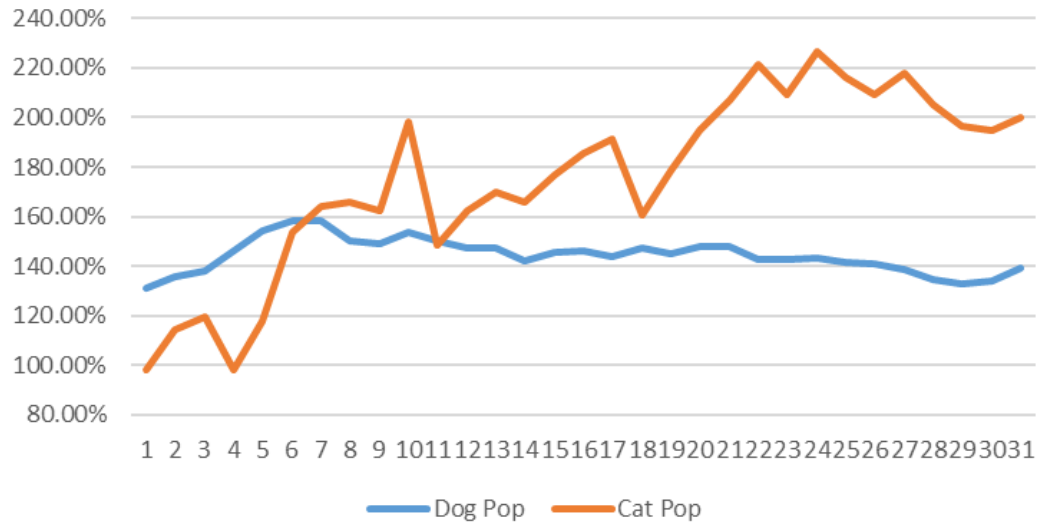

October 2022 PRC Shelter Population Trends

DATE	Dog Pop	Cat Pop	Shelter Pop
1	131.11%	98.21%	123.31%
2	135.56%	114.29%	130.51%
3	138.33%	119.64%	133.90%
4	146.11%	98.21%	134.75%
5	154.44%	117.86%	145.76%
6	158.33%	153.57%	157.20%
7	158.33%	164.29%	159.75%
8	150.00%	166.07%	153.81%
9	148.89%	162.50%	152.12%
10	153.89%	198.21%	164.41%
11	150.00%	148.21%	149.58%
12	147.22%	162.50%	150.85%
13	147.22%	169.64%	152.54%
14	142.22%	166.07%	147.88%
15	145.56%	176.79%	152.97%
16	146.11%	185.71%	155.51%
17	143.89%	191.07%	155.08%
18	147.22%	160.71%	150.42%
19	145.00%	178.57%	152.97%
20	147.78%	194.64%	158.90%
21	147.78%	207.14%	161.86%
22	142.78%	221.43%	161.44%
23	142.78%	208.93%	158.47%
24	143.33%	226.79%	163.14%
25	141.67%	216.07%	159.32%
26	141.11%	208.93%	157.20%
27	138.89%	217.86%	157.63%
28	134.44%	205.36%	151.27%
29	132.78%	196.43%	147.88%
30	133.89%	194.64%	148.31%
31	139.44%	200.00%	153.81%