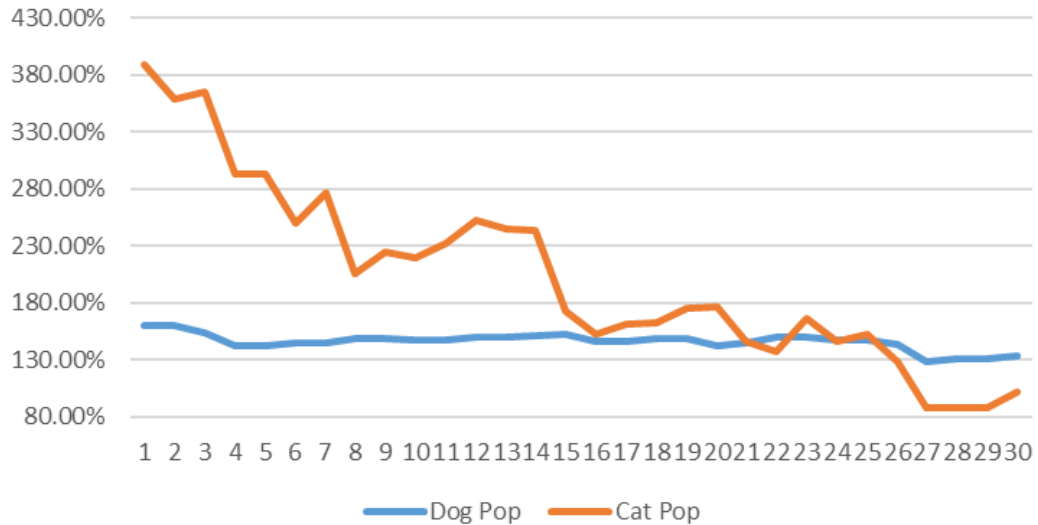

Sept 2022 PRC Shelter Population Trends

DATE	Dog Pop	Cat Pop	Shelter Pop
1	159.44%	389.29%	213.98%
2	160.00%	358.93%	207.20%
3	153.89%	364.29%	203.81%
4	141.67%	292.86%	177.54%
5	142.22%	292.86%	177.97%
6	145.00%	250.00%	169.92%
7	144.44%	276.79%	175.85%
8	148.89%	205.36%	162.29%
9	148.89%	225.00%	166.95%
10	147.78%	219.64%	164.83%
11	147.78%	232.14%	167.80%
12	150.00%	251.79%	174.15%
13	150.00%	244.64%	172.46%
14	150.56%	242.86%	172.46%
15	152.22%	173.21%	157.20%
16	146.67%	151.79%	147.88%
17	146.11%	160.71%	149.58%
18	148.33%	162.50%	151.69%
19	148.89%	175.00%	155.08%
20	142.78%	176.79%	150.85%
21	144.44%	146.43%	144.92%
22	150.00%	137.50%	147.03%
23	150.00%	166.07%	153.81%
24	147.78%	146.43%	147.46%
25	147.78%	151.79%	148.73%
26	143.33%	128.57%	139.83%
27	128.89%	87.50%	119.07%
28	131.11%	87.50%	120.76%
29	131.11%	87.50%	120.76%
30	133.89%	101.79%	126.27%