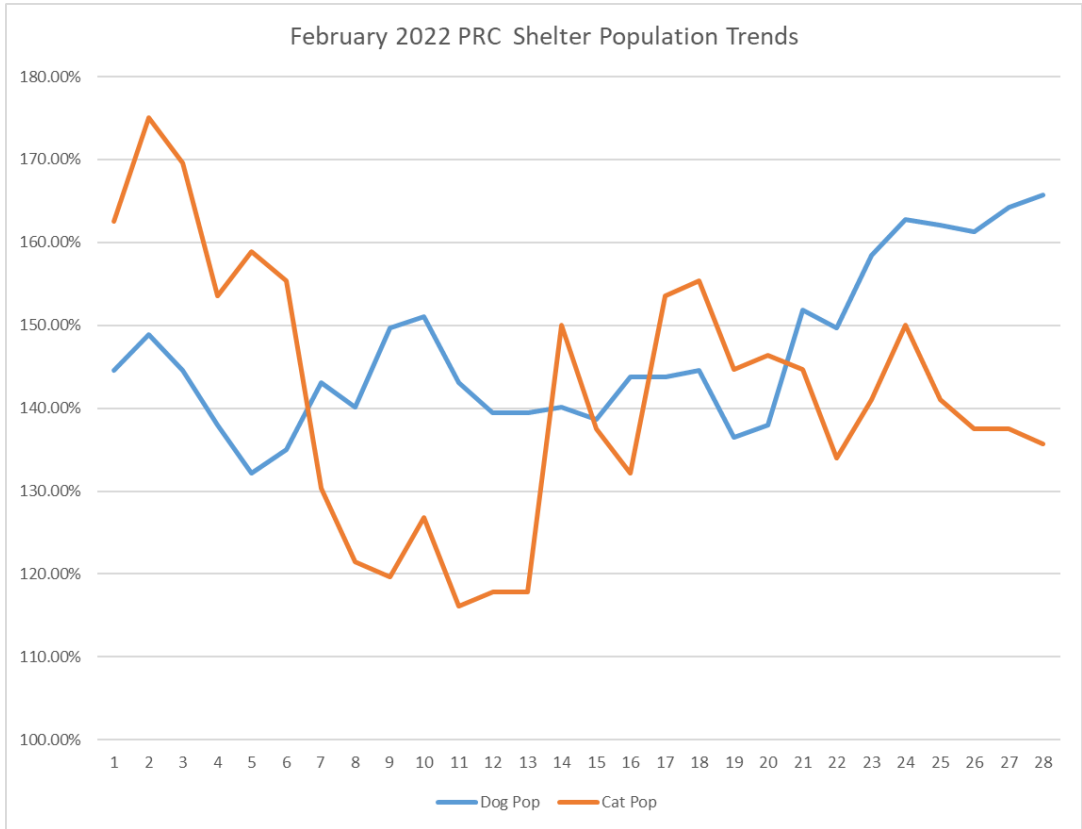

DATE	Dog Pop	Cat Pop	Shelter Pop
1	144.53%	162.50%	149.74%
2	148.91%	175.00%	156.48%
3	144.53%	169.64%	151.81%
4	137.96%	153.57%	142.49%
5	132.12%	158.93%	139.90%
6	135.04%	155.36%	140.93%
7	143.07%	130.36%	139.38%
8	140.15%	121.43%	134.72%
9	149.64%	119.64%	140.93%
10	151.09%	126.79%	144.04%
11	143.07%	116.07%	135.23%
12	139.42%	117.86%	133.16%
13	139.42%	117.86%	133.16%
14	143.07%	116.07%	135.23%
15	140.15%	116.07%	135.23%
16	140.15%	150.00%	143.01%
17	138.69%	137.50%	138.34%
18	143.80%	132.14%	140.41%
19	143.80%	153.57%	146.63%
20	144.53%	155.36%	147.67%
21	151.82%	144.64%	149.74%
22	149.64%	133.93%	145.08%
23	158.39%	141.07%	153.37%
24	162.77%	150.00%	159.07%
25	162.04%	141.07%	155.96%
26	161.31%	137.50%	154.40%
27	164.23%	137.50%	156.48%
28	165.69%	135.71%	156.99%