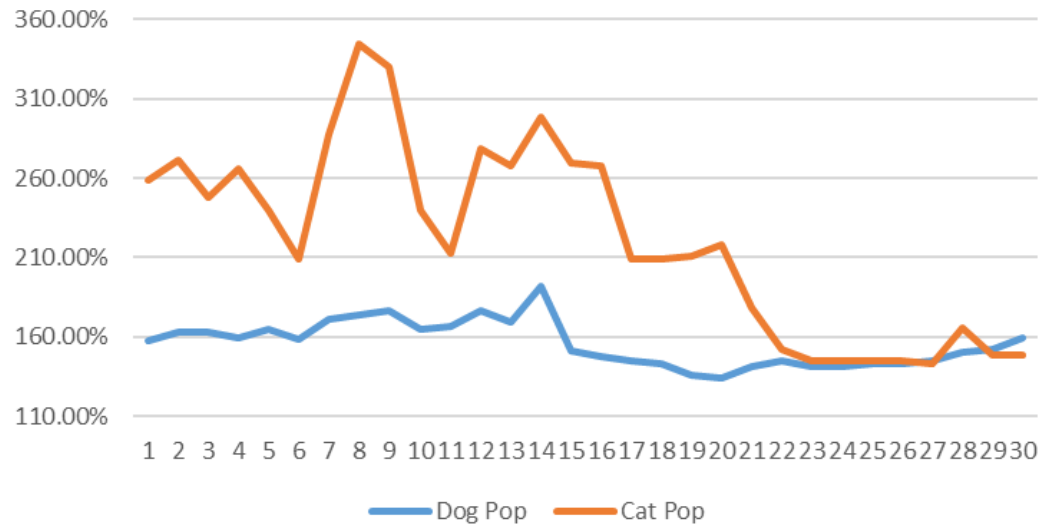

November 2022 PRC Shelter Population Trends

DATE	Dog Pop	Cat Pop	Shelter Pop
1	157.78%	258.93%	181.78%
2	163.33%	271.43%	188.98%
3	163.33%	248.21%	183.47%
4	158.89%	266.07%	184.32%
5	164.44%	239.29%	182.20%
6	158.33%	208.93%	170.34%
7	171.11%	287.50%	198.73%
8	173.33%	344.64%	213.98%
9	176.67%	330.36%	213.14%
10	164.44%	239.29%	182.20%
11	166.67%	212.50%	177.54%
12	176.67%	278.57%	200.85%
13	169.44%	267.86%	192.80%
14	192.22%	298.21%	217.37%
15	151.11%	269.64%	179.24%
16	147.78%	267.86%	176.27%
17	144.44%	208.93%	159.75%
18	143.33%	208.93%	158.90%
19	135.56%	210.71%	153.39%
20	134.44%	217.86%	154.24%
21	141.11%	178.57%	150.00%
22	145.00%	151.79%	146.61%
23	141.67%	144.64%	142.37%
24	141.67%	144.64%	142.37%
25	143.33%	144.64%	143.64%
26	142.78%	144.64%	143.22%
27	144.44%	142.86%	144.07%
28	150.00%	166.07%	153.81%
29	152.22%	148.21%	151.27%
30	159.44%	148.21%	156.78%