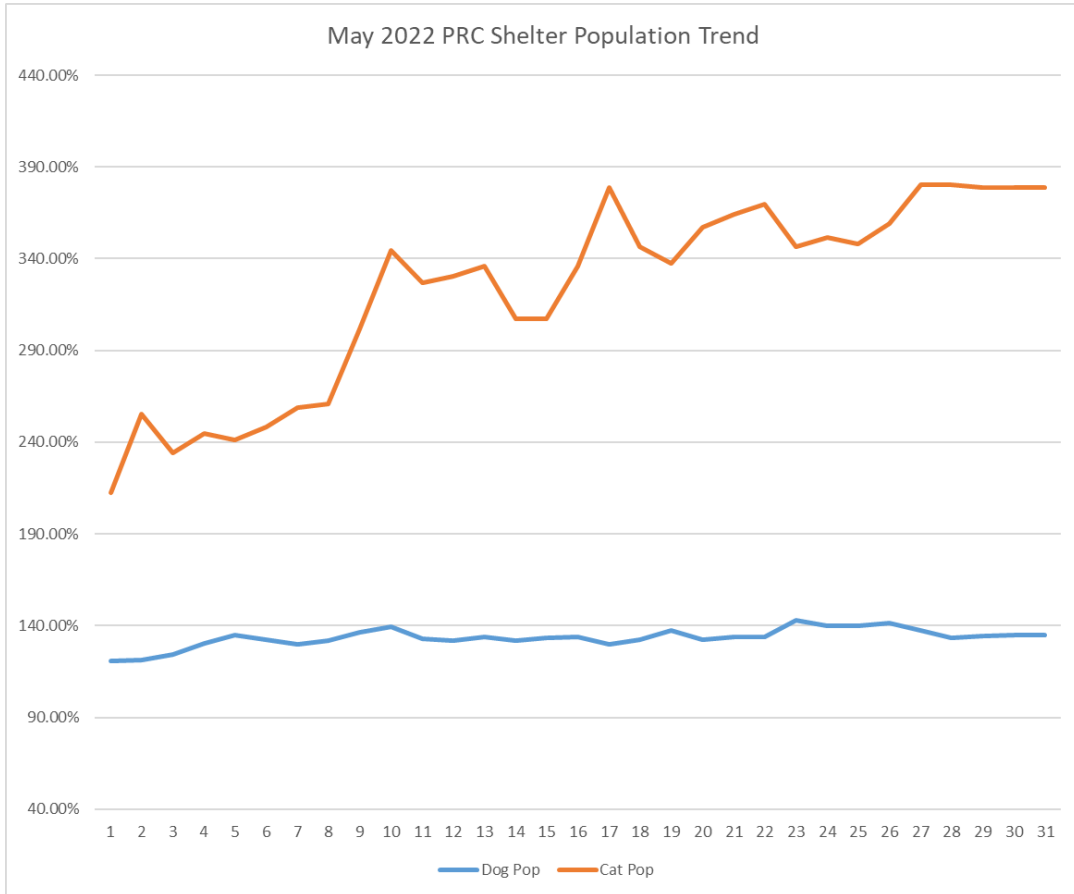

DATE	Dog Pop	Cat Pop	Shelter Pop
1	120.56%	212.50%	142.37%
2	121.11%	255.36%	152.97%
3	124.44%	233.93%	150.42%
4	130.56%	244.64%	157.63%
5	135.00%	241.07%	160.17%
6	132.22%	248.21%	159.75%
7	130.00%	258.93%	160.59%
8	131.67%	260.71%	162.29%
9	136.67%	301.79%	175.85%
10	139.44%	344.64%	188.14%
11	132.78%	326.79%	178.81%
12	131.67%	330.36%	178.81%
13	133.89%	335.71%	181.78%
14	131.67%	307.14%	173.31%
15	133.33%	307.14%	174.58%
16	133.89%	335.71%	181.78%
17	130.00%	378.57%	188.98%
18	132.22%	346.43%	183.05%
19	137.22%	337.50%	184.75%
20	132.22%	357.14%	185.59%
21	133.89%	364.29%	188.56%
22	133.89%	369.64%	189.83%
23	142.78%	346.43%	191.10%
24	140.00%	351.79%	190.25%
25	140.00%	348.21%	189.41%
26	141.67%	358.93%	193.22%
27	137.22%	380.36%	194.92%
28	133.33%	380.36%	191.95%
29	134.44%	378.57%	192.37%
30	135.00%	378.57%	192.80%
31	135.00%	378.57%	192.80%