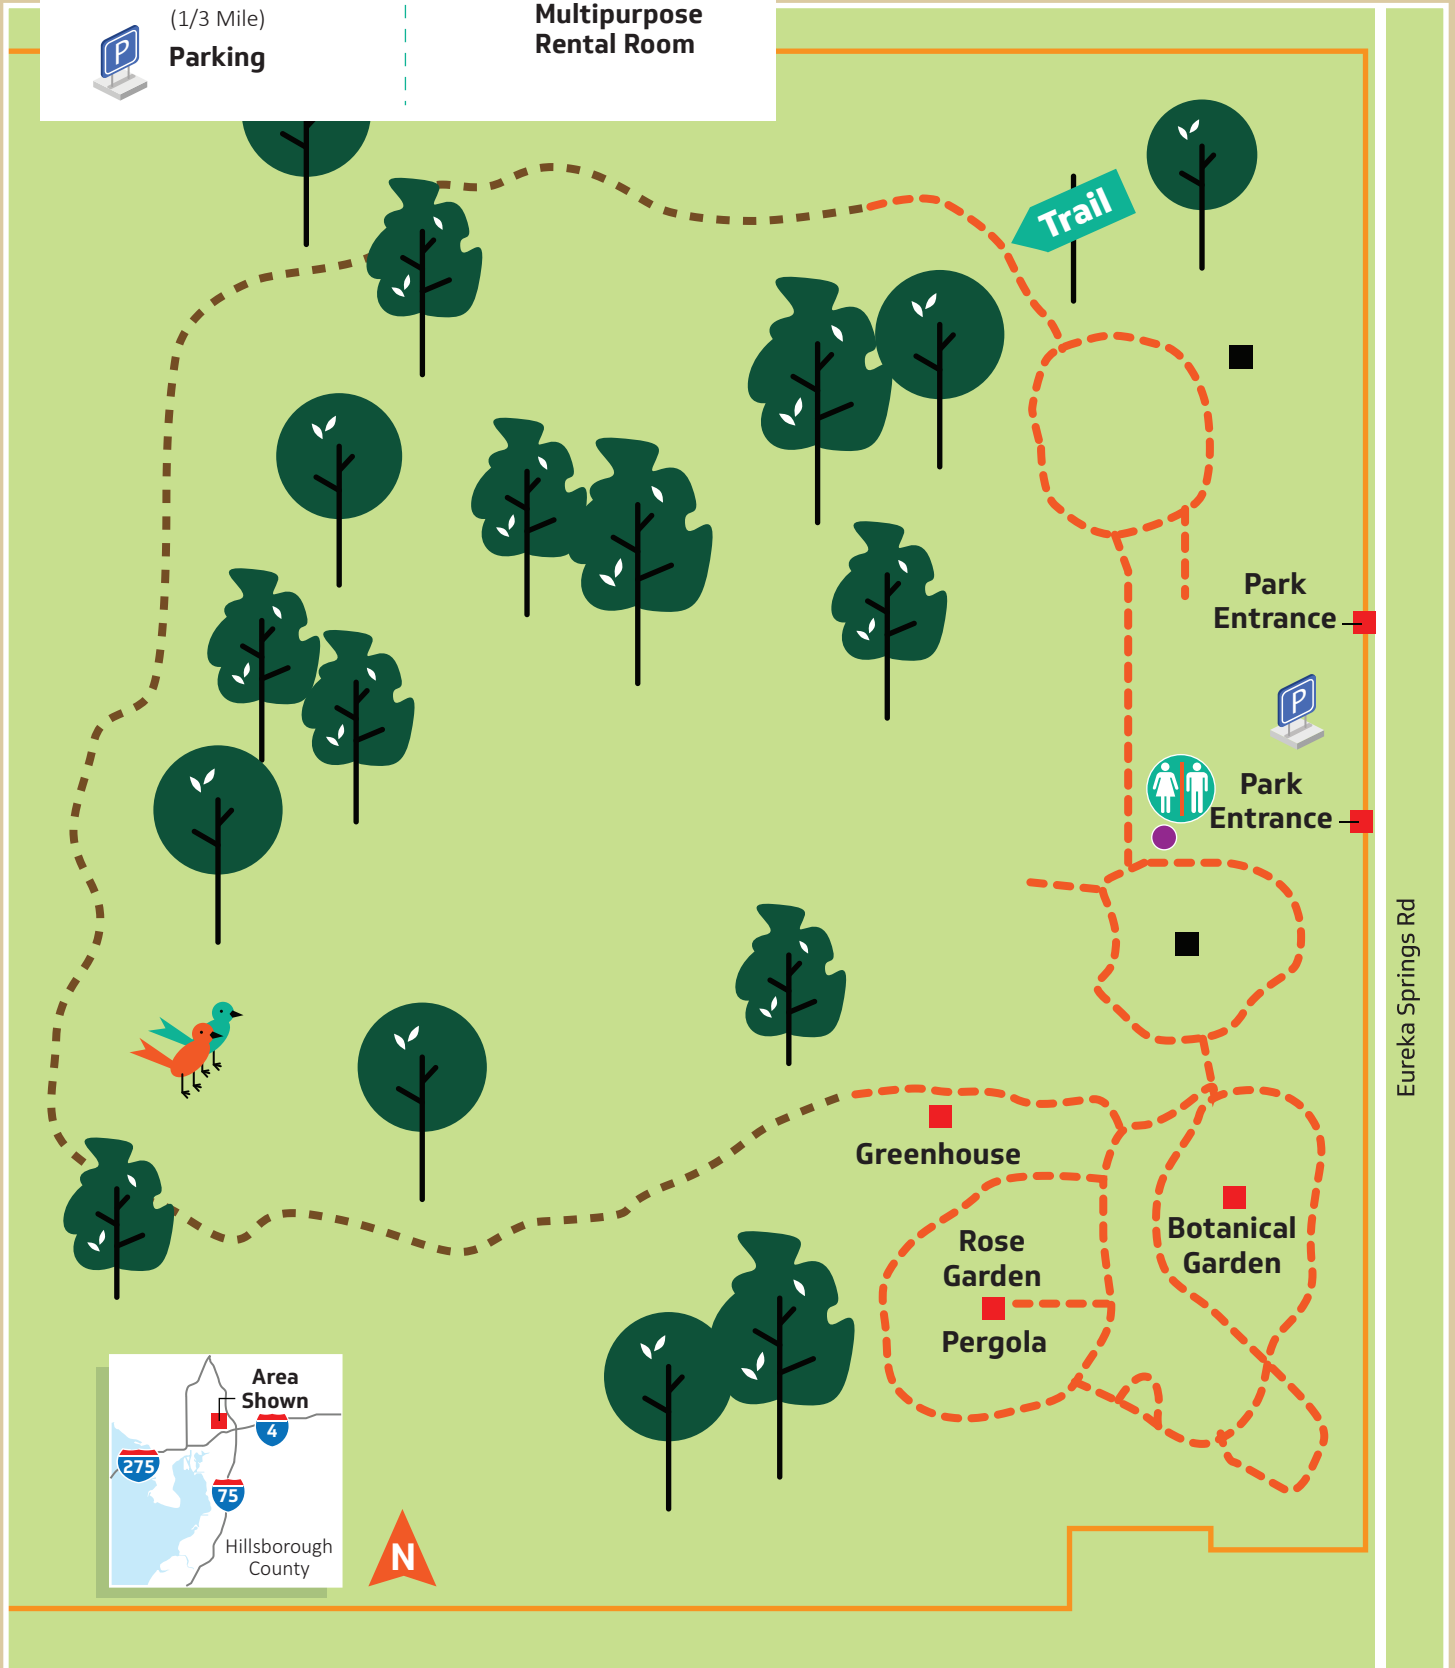

Eureka Springs Park

Legend

-  Park Boundary
-  Hiking Trail
-  Boardwalk (1/3 Mile)
-  Parking
-  Restrooms
-  Picnic Areas
-  Pavilion/Multipurpose Rental Room

Eureka Springs Rd